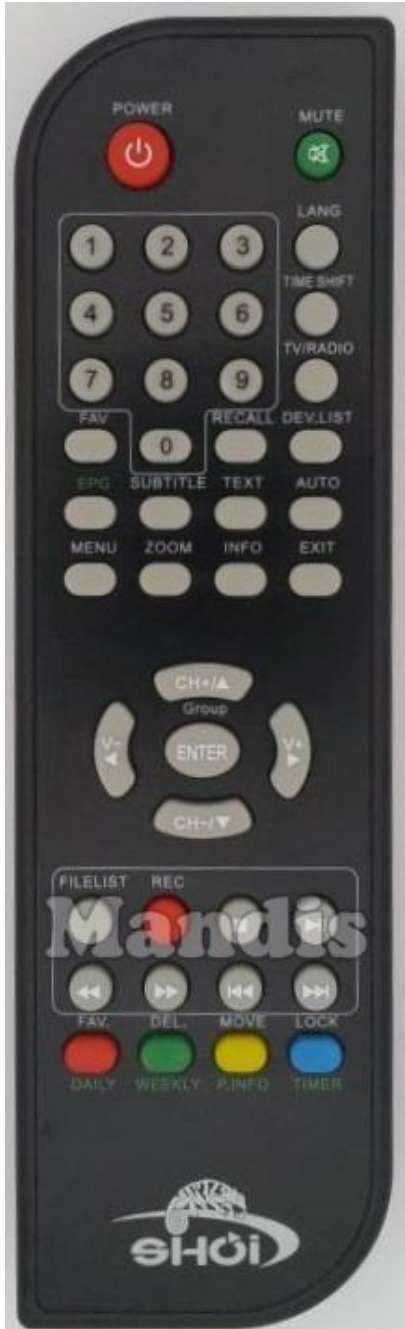

	Original	Rechange	Original	Rechange
	Power			Dev.List
	Mute			Media
	1			Guide
	2			Subt
	3			Text
	4			Options
	5			Menu
	6			Eject
	7			Info
	8			Exit
	9			Up
	0			Down
	Lang			Right
	Time Shift			Left
	Tv/Radio			Ch +
	FAV			Ch -
	Recall			Vol +
				Vol -

Original		Rechange		Original		Rechange	
	Enter		Ok				
	Filelist		AV				
	Rec		Rec				
	Stop		Stop				
	Play		Play				
	Pause		Pause				
	<<		<<				
	>>		>>				
	l<<		l<<				
	>>l		>>l				
	Red/FAV./Daily		Red				
	Green/Del./Weekl		Green				
	Yellow/Movie/P.Inf		Yellow				
	Blue/Lock/Timer		Blue				