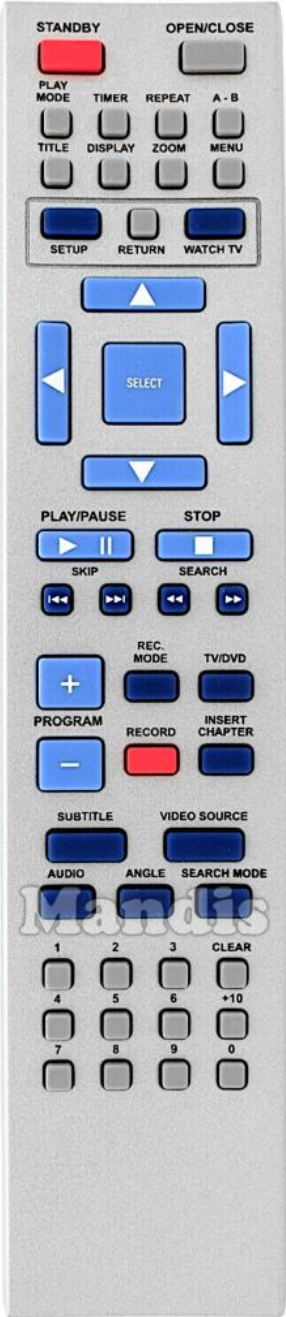

Original	Recharge
 Standby	 Power
 Open / Close	 Eject / Surround
 Play Mode	 Picture / Format
 Timer	 Sleep / Timer
 Repeat	 Green / APP / Repeat
 A-B	 Yellow / YouTube / Repeat
 Title	 Sound / Title
 Display	 Display / Media
 Zoom	 Zoom / Size
 Menu	 Menu / Home
 Setup	 Setup / OPT /
 Return	 Back / Return
 Watch TV	 Smart / List
 Up	 Up
 Left	 Left
 Select	 OK
 Right	 Right

Original	Recharge
 Down	 Down
 Play / Pause	 Play / Slow
 Play / Pause	 Pause / Step / Freeze
 Stop	 Stop / Hold
 I<< Skip	 I<< / Preset-
 Skip >>I	 >>I / Preset+
 << Search	 << / Tune-
 Search >>	 >> / Tune+
 Program+	 CH+ / Page+
 Rec. Mode	 Shift + Rec / Rec Mode
 TV / DVD	 TV/Radio /
 Program-	 CH- / Page-
 Record	 Rec / Rec Mode
 Insert Chapter	 D.Menu / Top
 Subtitle	 Subtitle / EQ
 Video Source	 AV / Input / RDS
 Audio	 Audio / Lang I/II

	Original	Recharge	Original	Recharge
ANGLE	Angle	INFO		Info / Angle
SEARCH MODE	Search Mode	NETFLIX SEARCH		Red / Netflix / Search
1	1	TV 1		1
2	2	DVD 2		2
3	3	CD - STB 3		3
CLEAR	Clear	CLEAR EXIT CANCEL		Exit / Cancel / Clear
4	4	VIDEO 4		4
5	5	TAPE 5		5
6	6	TUNER 6		6
7	7	AUX - HDD 7		7
8	8	USB 8		8
9	9	BLUETOOTH 9		9
0	0	HDMI - SAT 0		0