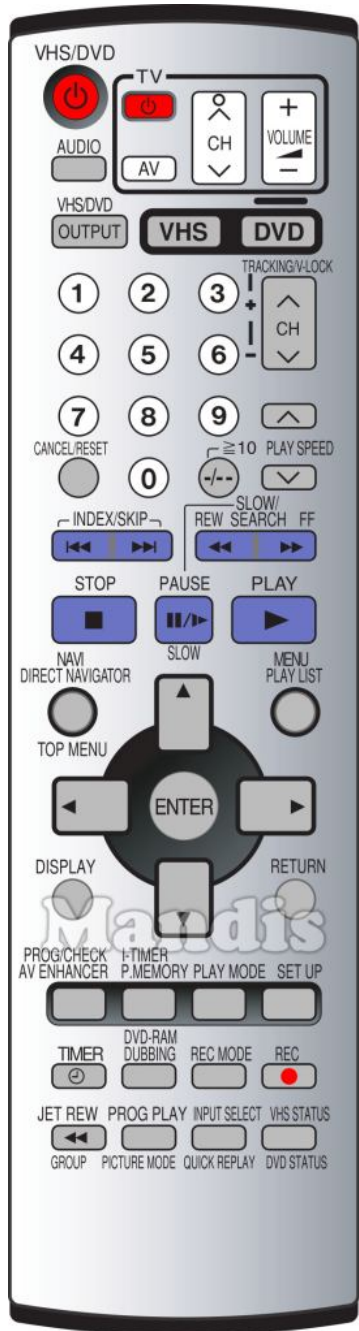

Original	Rechange	Original	Rechange
Picture Mode	Picture / Format	CH+ / Tracking/V-Lock+	CH+ / Page+
DVD Status	Info / Angle	Cancel / Reset	Exit / Cancel / Clear
Dubbing	Yellow / YouTube / Repeat	-/-- / >=10	Guide / EPG / -/--
VHS/DVD	Smart / List	Play	Play / Slow
Quick Replay	Red / Netflix / Search	Up	Up
Group	Zoom / Size	Left	Left
P.Memory	Fav / Marker / PC	Enter	OK
Return	Back / Return	Right	Right
AV Enhancer	AV / Input / RDS	Down	Down
Direct Navigator / Top Menu	D.Menu / Top	Display	Display / Media
Play List / Menu	Menu / Home	Setup	Setup / OPT /
Play Mode	Shift + Play /	Timer	Sleep / Timer
REW / << Slow/Search	<< / Tune-	0	0
FF / Slow/Search	>> / Tune+	Audio	Audio / Lang I/II
VHS/DVD Power	Power	1	1
Pause / Slow	Pause / Step / Freeze	2	2
CH- / Tracking/V-Lock-	CH- / Page-	3	3

	Original	Recharge	
	Prog Play	+	Shift + Play /
	I-Timer	+	Shift + Sleep / Timer
	Cancel / Reset		Exit / Cancel / Clear
	VHS/DVD		Smart / List
	Display		Display / Media
	VCR Status		Info / Angle
	Dubbing		Yellow / YouTube / Repeat
	Jet Rew	+	Shift + << /
	Pause / Slow		Pause / Step / Freeze
	CH+ / Tracking/V-Lock+		CH+ / Page+
	CH- / Tracking/V-Lock-		CH- / Page-
	VHS/DVD Power		Power
	-/-- / >=10		Guide / EPG / -/--
	Return		Back / Return
	Prog/Check		TV/Radio /
	I<< Index		I<< / Preset-
	Index >>I		>>I / Preset+

	Original	Recharge	
	FF		>> / Tune+
	Play		Play / Slow
	Menu		Menu / Home
	Up		Up
	Left		Left
	Enter		OK
	Right		Right
	Down		Down
	Stop		Stop / Hold
	Rec Mode	+	Shift + Rec / Rec Mode
	Timer		Sleep / Timer
	Rec		Rec / Rec Mode
	0		0
	Audio		Audio / Lang I/II
	1		1
	2		2
	3		3