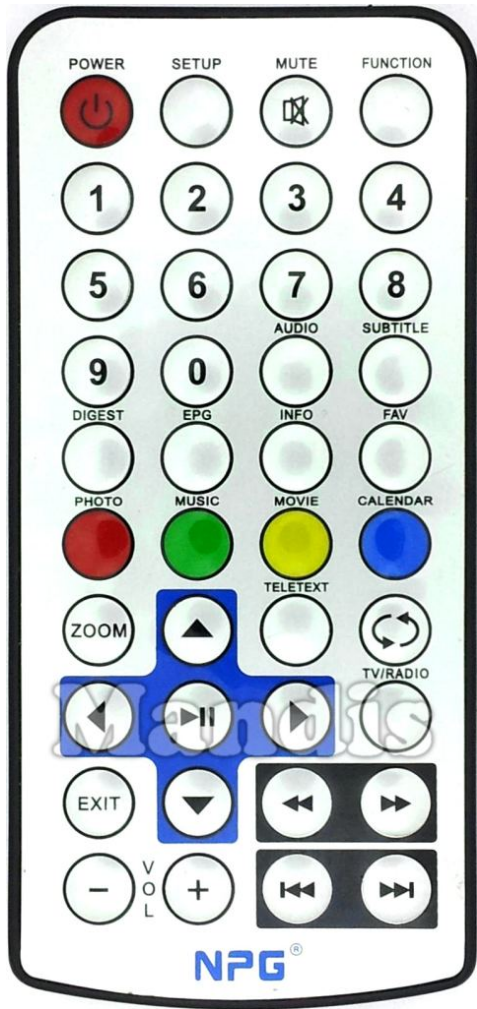

	Original	Recharge
	Power	Power
	Setup	Options
	Mute	Mute
	Function	Menu
	1	1
	2	2
	3	3
	4	4
	5	5
	6	6
	7	7
	8	8
	9	9
	0	0
	Audio	Dual
	Subtitle	Subt
	Digest	Smart

	Original	Recharge
	EPG	Guide
	Info	Info
	FAV	Pre Ch
	Red/Photo	Red
	Green/Music	Green
	Yellow/Movie	Yellow
	Blue/Calendar	Blue
	Zoom	Eject
	Teletext	Text
	Tv/Radio	TV/R
	Recall	Back
	Exit	Exit
	Up	Up
	Down	Down
	Right	Right
	Left	Left
	Play/Pause	Ok

	Original	Rechange	Original	Rechange
	Play	 Play		
	Pause	 Pause		
	<<	 <<		
	>>	 >>		
	>>	 >>		
	<<	  <<		
	Vol+	 Vol +		
	Vol-	 Vol -		