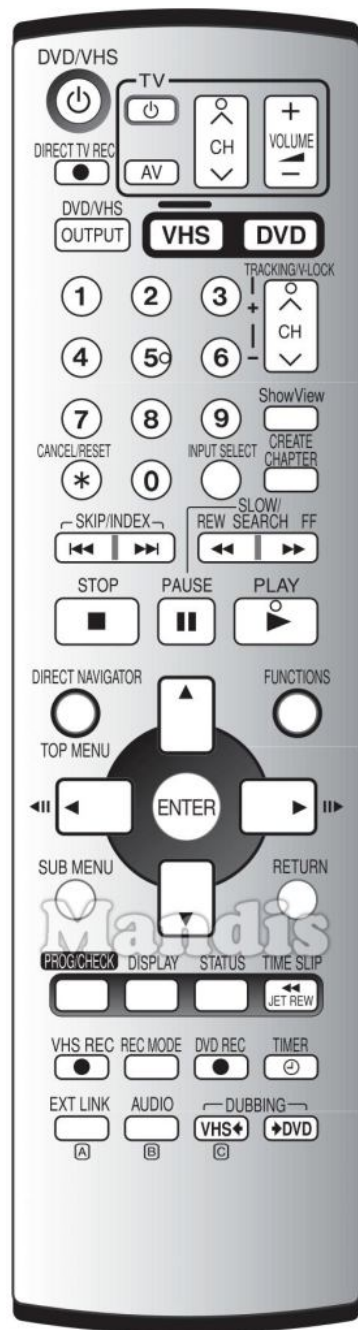

Original	Recharge	Original	Recharge
VHS/DVD Power	Power	Create Chapter	TV/R
Direct TV Rec	Subt	I<< Skip	I<<
VHS/DVD	Smart	Skip >>I	>>I
1	1	REW / << Slow/Search	<<
2	2	FF / Slow/Search	>>
3	3	Stop	Stop
4	4	Pause	Pause
5	5	Play	Play
6	6	Direct Navigator / Top Menu	D. Menu
7	7	Functions	List
8	8	Up	Up
9	9	Left	Left
0	0	Enter	Ok
Cancel / Reset	Exit	Right	Right
Input Select	Guide	Down	Down
CH+ / Tracking/V-Lock+	Ch +	Sub Menu	Menu
CH- / Tracking/V-Lock-	Ch -	Return	Back

Original	Recharge	Original	Recharge
PROG/CHECK Prog / Check	PROG SLEEP Sleep		
I DISPLAY Display	DISPLAY INFO Info		
STATUS Status	APP MEDIA Media		
TIME SLIP Time Slip	+ VOL Vol +		
TIMER Timer	TIMER AV AV		
EXT LINK Ext Link	ECO 3D 3D		
AUDIO Audio / B	SOUND DUAL Dual		
BING Dubbing	D Blue		

Original	Recharge

Original		Recharge	
	Power		Power
	AV		AV
	Volume+		Vol +
	Volume-		Vol -
	CH+		Ch +
	CH-		Ch -

Original		Recharge	

	Original	Recharge	
	VHS/DVD Power		Power
	Direct TV Rec		Subt
	VHS/DVD		Smart
	1		1
	2		2
	3		3
	4		4
	5		5
	6		6
	7		7
	8		8
	9		9
	0		0
	Cancel / Reset		Exit
	Input Select		AV
	CH+ / Tracking/V-Lock+		Ch +
	CH- / Tracking/V-Lock-		Ch -