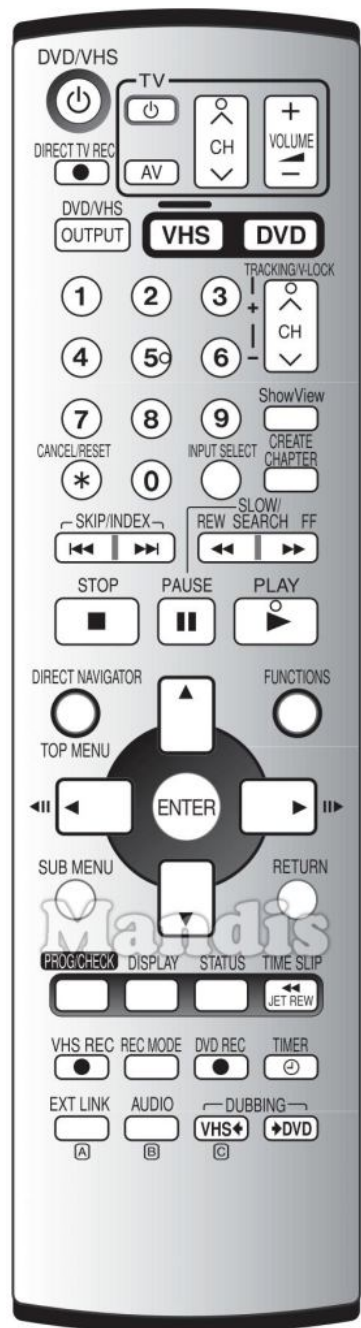

Original	Recharge	Original	Recharge
VHS/DVD Power	Power	Create Chapter	TV/R
Direct TV Rec	Subt	I<< Skip	I<<
VHS/DVD	Smart	Skip >>I	>>I
1	1	REW / << Slow/Search	<<
2	2	FF / Slow/Search	>>
3	3	Stop	Stop
4	4	Pause	Pause
5	5	Play	Play
6	6	Direct Navigator / Top Menu	D. Menu
7	7	Functions	List
8	8	Up	Up
9	9	Left	Left
0	0	Enter	Ok
Cancel / Reset	Exit	Right	Right
Input Select	Guide	Down	Down
CH+ / Tracking/V-Lock+	Ch +	Sub Menu	Menu
CH- / Tracking/V-Lock-	Ch -	Return	Back

Original	Recharge	Original	Recharge
PROG/CHECK Prog / Check	PROG SLEEP Sleep		
I DISPLAY Display	DISPLAY INFO Info		
STATUS Status	APP MEDIA Media		
TIME SLIP Time Slip	+ VOL Vol +		
TIMER Timer	TIMER AV AV		
EXT LINK Ext Link	ECO 3D 3D		
AUDIO Audio / B	SOUND DUAL Dual		
BING Dubbing	D Blue		

Original	Recharge

Original		Recharge	
	Power		Power
	AV		AV
	Volume+		Vol +
	Volume-		Vol -
	CH+		Ch +
	CH-		Ch -

Original		Recharge	

	Original	Recharge	
	VHS/DVD Power		Power
	Direct TV Rec		Subt
	VHS/DVD		Smart
	1		1
	2		2
	3		3
	4		4
	5		5
	6		6
	7		7
	8		8
	9		9
	0		0
	Cancel / Reset		Exit
	Input Select		AV
	CH+ / Tracking/V-Lock+		Ch +
	CH- / Tracking/V-Lock-		Ch -