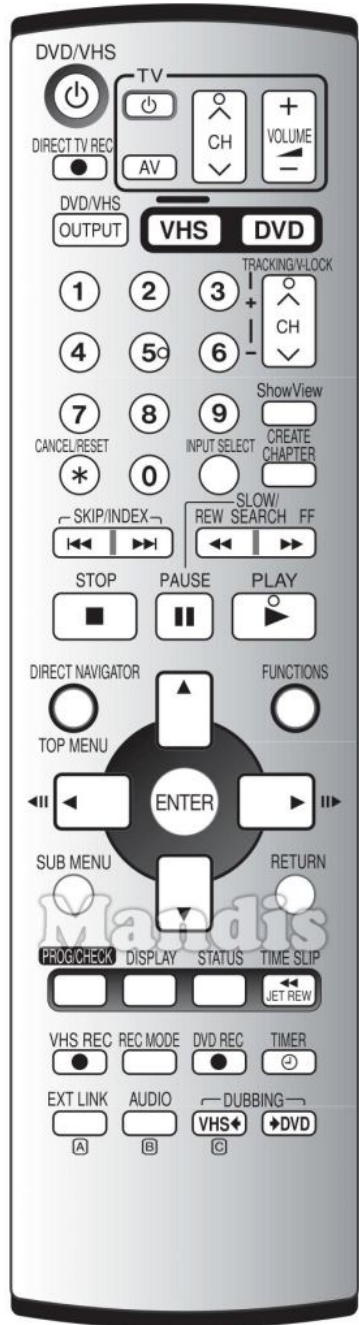

Original	Recharge	Original	Recharge
VHS/DVD Power	Power	Create Chapter	TV/R
Direct TV Rec	Subt	I<< Skip	I<<
VHS/DVD	Smart	Skip >>I	>>I
1	1	REW / << Slow/Search	<<
2	2	FF / Slow/Search	>>
3	3	Stop	Stop
4	4	Pause	Pause
5	5	Play	Play
6	6	Direct Navigator / Top Menu	D. Menu
7	7	Functions	List
8	8	Up	Up
9	9	Left	Left
0	0	Enter	Ok
Cancel / Reset	Exit	Right	Right
Input Select	Guide	Down	Down
CH+ / Tracking/V-Lock+	Ch +	Sub Menu	Menu
CH- / Tracking/V-Lock-	Ch -	Return	Back

Original	Recharge	Original	Recharge
PROG/CHECK Prog / Check	PROG SLEEP Sleep		
I DISPLAY Display	DISPLAY INFO Info		
STATUS Status	APP MEDIA Media		
TIME SLIP Time Slip	+ VOL Vol +		
TIMER Timer	TIMER AV AV		
EXT LINK Ext Link	ECO 3D 3D		
AUDIO Audio / B	SOUND DUAL Dual		
BING Dubbing	D Blue		

Original	Recharge

Original		Recharge	
	Power		Power
	AV		AV
	Volume+		Vol +
	Volume-		Vol -
	CH+		Ch +
	CH-		Ch -

Original		Recharge	

	Original	Recharge	
	VHS/DVD Power		Power
	Direct TV Rec		Subt
	VHS/DVD		Smart
	1		1
	2		2
	3		3
	4		4
	5		5
	6		6
	7		7
	8		8
	9		9
	0		0
	Cancel / Reset		Exit
	Input Select		AV
	CH+ / Tracking/V-Lock+		Ch +
	CH- / Tracking/V-Lock-		Ch -