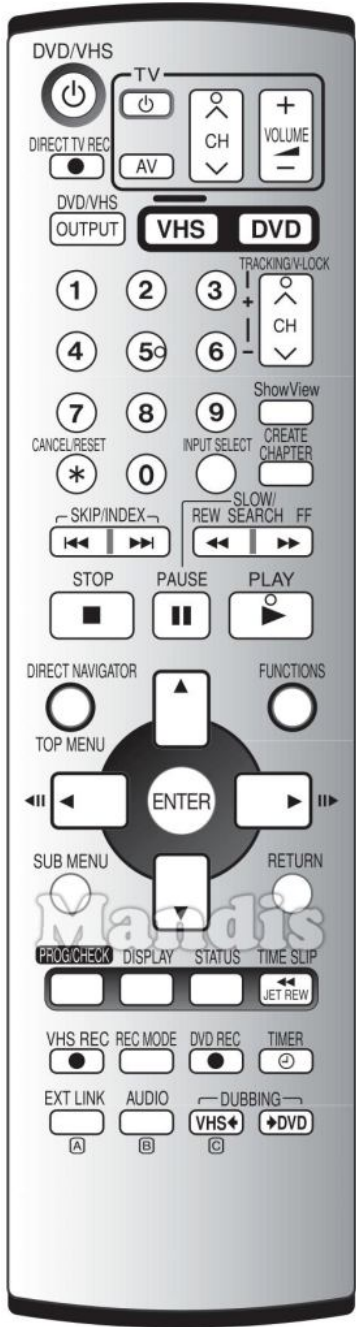

Original	Rechange
VHS REC	Rec	REC MODE
REC MODE	Rec Mode	SHIFT + REC MODE
TIMER	Timer	SHIFT + TIMER
EXT LINK	A / Ext Link	A
AUDIO	Audio / B	SOUND DUAL
DUBBING	Dubbing	E-MANUAL D.MENU

Original	Rechange