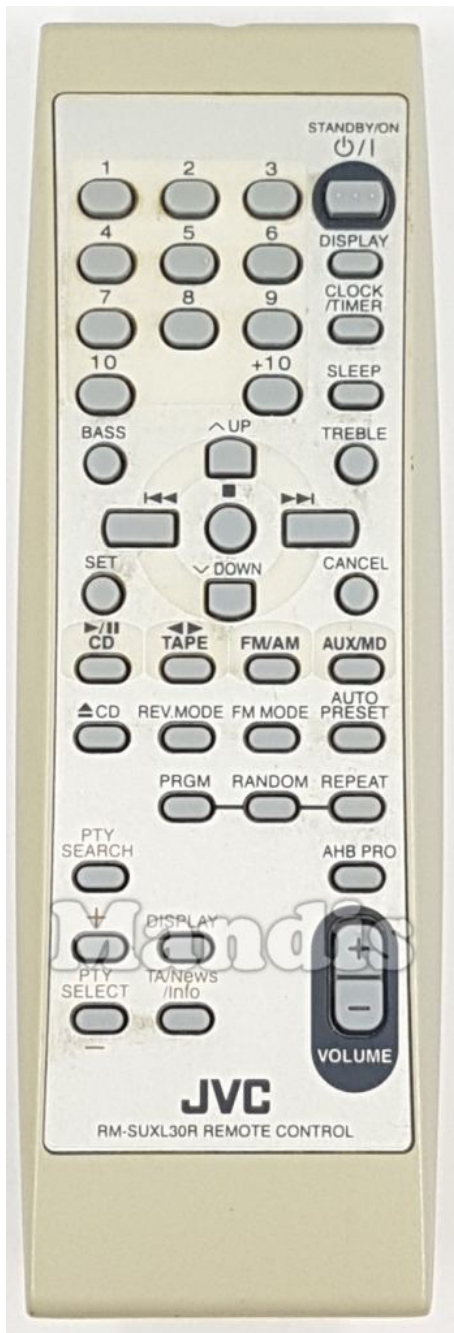

Original	Rechange
Power	Power
1	1
2	2
3	3
4	4
5	5
6	6
7	7
8	8
9	9
10	Guide / EPG / -/--
+10	Fav / Marker / PC
Clock/Timer	+ Shift + Sleep / Timer
Display Down	Smart / List
Sleep	Sleep / Timer
Bass	CH- / Page-
Treble	CH+ / Page+

Original	Rechange
Set	Menu / Home
Cancel	Exit / Cancel / Clear
Up	Up
Down	Down
I<<	I<< / Preset-
>>I	>>I / Preset+
>>I	Right
I<<	Left
Stop	Stop / Hold
Stop	OK
Play CD	Play / Slow
Pause CD	Pause / Step / Freeze
Tape <>	+ Shift + 5
FM/AM	Green / APP / Repeat
AUX/MD	Yellow / YouTube / Repeat
Eject CD	Eject / Surround
Rev Mode	Audio / Lang I/II

Original	Recharge	Original	Recharge
 FM Mode	 TV/Radio /		
 Auto Preset	 AV / Input / RDS		
 PRGM	 Subtitle / EQ		
 Random	 Blue / Prime Video / Random		
 Repeat	 Back / Return		
 PTY Search	 Zoom / Size		
 AHB Pro	 Picture / Format		
 PTY Select+	 >> / Tune+		
 PTY Select-	 << / Tune-		
 Display	 Display / Media		
 TA/News/Info	 Info / Angle		
 Vol+	 Vol+		
 Vol-	 Vol-		

Original	Recharge