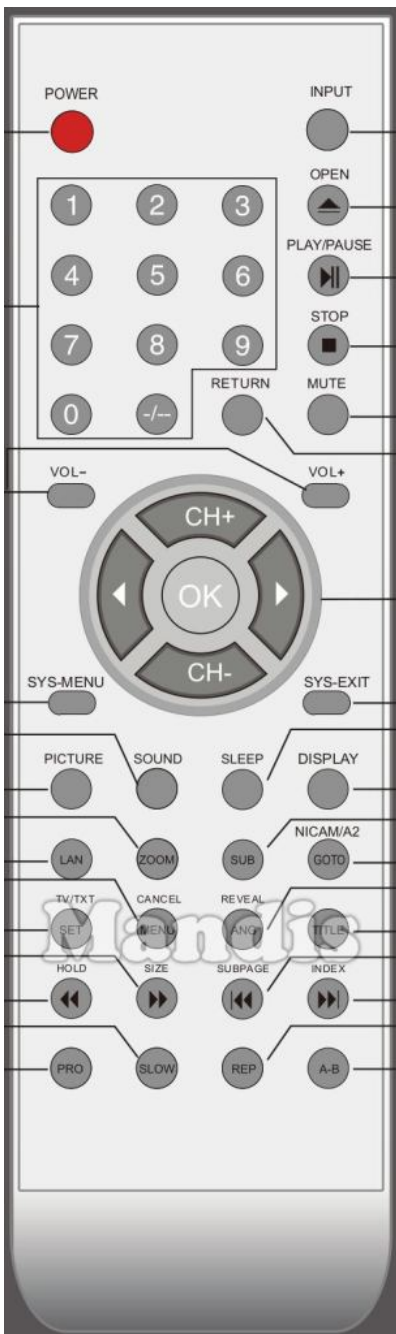

Original	Recharge	Original	Recharge
	Power		Power
	Input		AV
	1		1
	2		2
	3		3
	Open		Eject
	4		4
	5		5
	6		6
	Play		Play
	Pause		Pause
	7		7
	8		8
	9		9
	Stop		Stop
	0		0
	-/--		Guide

Original	Recharge	Original	Recharge
	Return		Back
	Mute		Mute
	Vol-		Vol -
	Vol+		Vol +
	CH+		Ch +
	Up		Up
	Left		Left
	OK		Ok
	Right		Right
	Sys Menu		Menu
	CH-		Ch -
	Down		Down
	Sys Exit		Exit
	Picture		Format
	Sound		Dual
	Sleep		Sleep
	Display		Info

Original	Recharge
LAN	+  Shift + Dual
Zoom	+  Shift + Eject
SUB	Subt
GOTO /	Smart
SET / TV/TXT	Options
Menu / Cancel	D. Menu
Ang / Reveal	3D
Title	List
<< / Hold	<<
>> / Size	>>
I<< / Subpage	I<<
>>I / Index	>>I
Red / Pro	Red
Green / Slow	Green
Yellow / Rep	Yellow
Blue / A-B	Blue

Original	Recharge