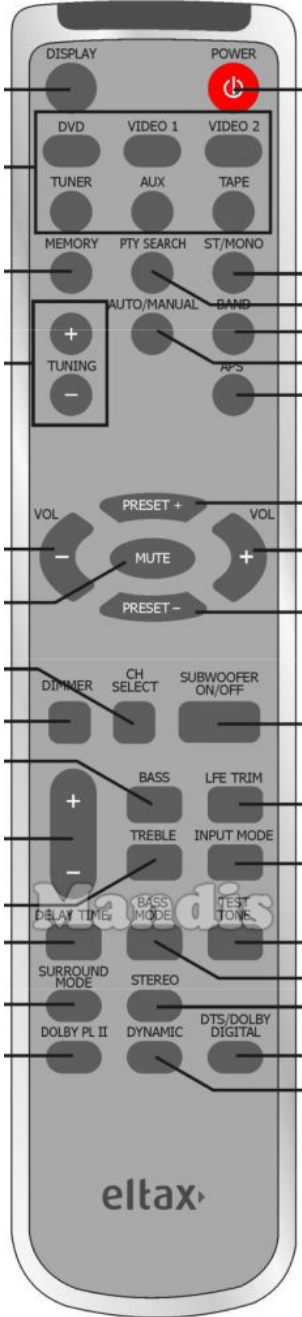

Original	Rechange	Original	Rechange
DYNAMIC	DYNAMIC	ZOOM	Eject
DTS/DOLBY DIGITAL	DTS/Dolby Digital	AD SUBT	Subt