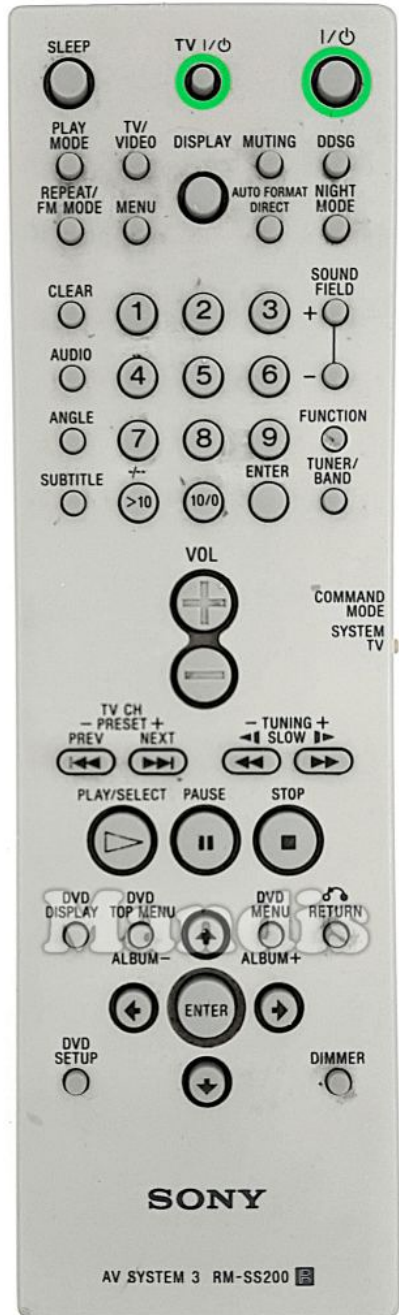

	Original	Rechange	Original	Rechange
	Power			4
	Sleep			5
	Play Mode			6
	Tv/Video			7
	Repeat Mode			8
	Menu			9
	Display			10/0
	Muting			>10 / -/--
	Auto Format			Enter
	Night Mode			Sound Field+
	Clear			Sound Field-
	Audio			Function
	Angle			Tuner Band
	Subtitle			Vol+
	1			Vol-
	2			I<</Preset-
	3			>>I/Preset+

Original	Recharge	Original	Recharge
 <</>I Slow/Tune-			<<
 >> Tuning+/Slow			>>
 Play	 Play		Play
 Pause	 Pause		Pause
 Stop	 Stop		Stop
 DVD Display	 Shift + Info		
 DVD Top	 Menu		
 DVD Menu /	 D. Menu		
 Return	 Back		
 Up	 Up		
 Left	 Left		
 Enter	 Ok		
 Right	 Right		
 Down	 Down		
 DVD Setup	 Options		
 Dimmer	 Blue		

Original	Recharge

	Original	Rechange	Original	Rechange
	Power			
	1			
	2			
	3			
	4			
	5			
	6			
	7			
	8			
	9			
	0			
	-/--			
	TV Vol+			
	TV Vol-			
	TV CH+			
	TV CH-			
	Tv/Video	