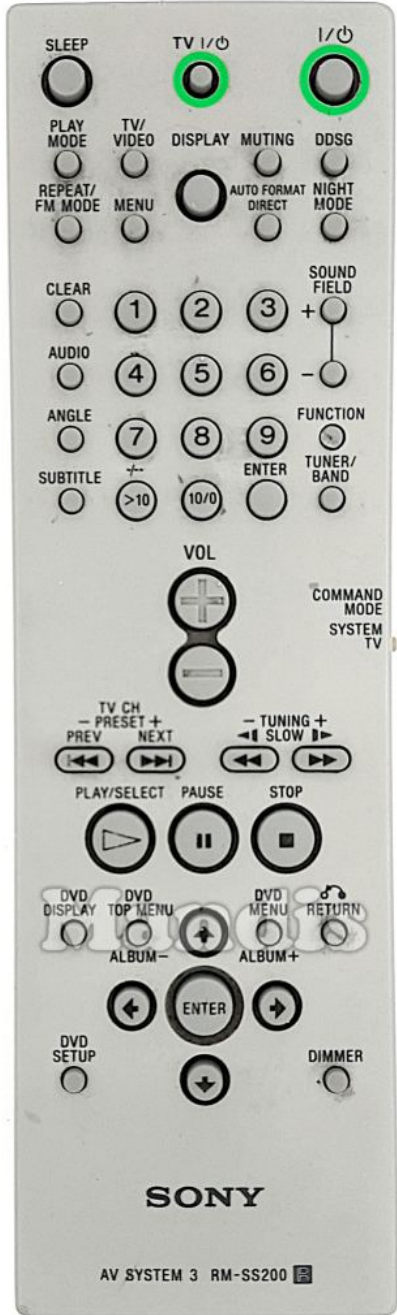

	Original	Rechange	Original	Rechange
	Power			4
	Sleep			5
	Play Mode			6
	Tv/Video			7
	Repeat Mode			8
	Menu			9
	Display			10/0
	Muting			>10 / -/--
	Auto Format			Enter
	Night Mode			Sound Field+
	Clear			Sound Field-
	Audio			Function
	Angle			Tuner Band
	Subtitle			Vol+
	1			Vol-
	2			I<</Preset-
	3			>>I/Preset+

Original	Recharge	Original	Recharge
 <</>I Slow/Tune-			<<
 >> Tuning+/Slow			>>
 Play	 Play		Play
 Pause	 Pause		Pause
 Stop	 Stop		Stop
 DVD Display	 Shift + Info		
 DVD Top	 Menu		
 DVD Menu /	 D. Menu		
 Return	 Back		
 Up	 Up		
 Left	 Left		
 Enter	 Ok		
 Right	 Right		
 Down	 Down		
 DVD Setup	 Options		
 Dimmer	 Blue		

Original	Recharge

	Original	Rechange	Original	Rechange
	Power			
	1			
	2			
	3			
	4			
	5			
	6			
	7			
	8			
	9			
	0			
	-/--			
	TV Vol+			
	TV Vol-			
	TV CH+			
	TV CH-			
	Tv/Video	