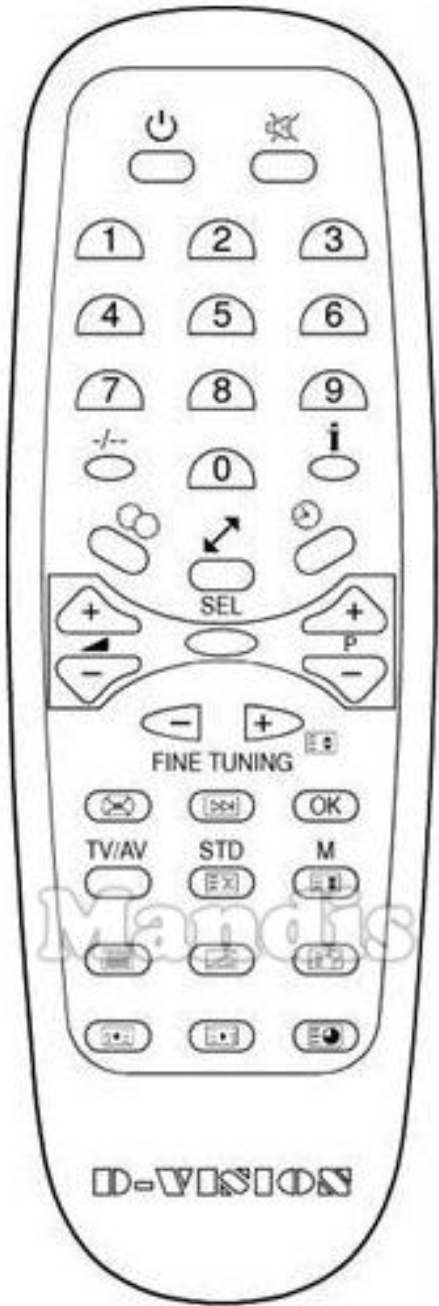

Original		Rechange		Original		Rechange	
	Power		Power		Vol+		Vol +
	Mute		Mute		Vol-		Vol -
	1		1		P+		Ch +
	2		2		P-		Ch -
	3		3		(X)		Exit
	4		4	>>I icon"/>	>>I	>>I icon"/>	>>I
	5		5		OK		Ok
	6		6		SEL		Menu
	7		7		Fine Tuing+		Right
	8		8		Fine Tuing-		Left
	9		9		TV/AV		AV
	0		0		STD / [=X]		Smart
	-/-		Guide		M		Media
	i		Info		Text		Text
	OO		Dual		[ / = ]		D. Menu
	Format		Format		Reveal		TV/R
	⊖ Sleep		3D		[ 1 < = ]		<<

	Original	Recharge	Original	Recharge
	[≡>1]		>>	
	[≡0]		Options	