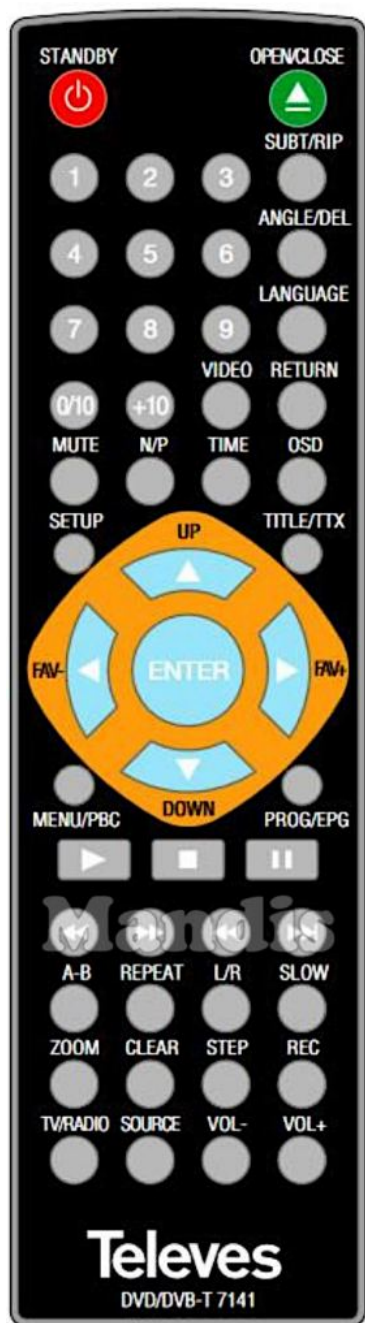

Original		Rechange		Original		Rechange	
	Standby		Power		Title / TTX		Text / Goto
	Mute		Mute / Dimmer		Source		AV / Input / RDS
	Play		Play / Slow		Menu / PBC		Menu / Home
	Pause		Pause / Step / Freeze		Up		Up
	Stop		Stop / Hold		Left / Fav-		Left
	Rec		Rec / Rec Mode		Enter		OK
	<<		<< / Tune-		Right / Fav+		Right
	>>		>> / Tune+		Clear		Exit / Cancel / Clear
	I<<		I<< / Preset-		Down		Down
	>>I		>>I / Preset+		Return		Back / Return
	Language		Audio / Lang I/II		Vol+		Vol+
	SUBT / RIP		Subtitle / EQ		L/R		Smart / List
	Open / Close		Eject / Surround		Vol-		Vol-
	Zoom		Zoom / Size		OSD		Display / Media
	Time		Sleep / Timer		1		1
	TV / Radio		TV/Radio /		2		2
	Setup		Setup / OPT /		3		3

Original		Rechange		Original		Rechange	
[4]	4	[VIDEO 4]	4				
[5]	5	[TAPE 5]	5				
[6]	6	[TUNER 6]	6				
[7]	7	[AUX - HDD 7]	7				
[8]	8	[USB 8]	8				
[9]	9	[BLUETOOTH 9]	9				
[+10]	+10	[GUIDE EPG]	Guide / EPG / -/--				
[+10]	0/10	[HDMI - BAT 0]	0				
[REPEAT]	Repeat	[APP REPEAT]	Green / APP / Repeat				
[A-B]	A-B	[YouTube REPEAT A-B]	Yellow / YouTube / Repeat				
[SLOW]	Slow	[SHIFT + SLOW]	Shift + Play /				
[STEP]	Step	[SHIFT + STEP - FREEZE]	Shift + Pause / Step /				
[PROG/EPG]	Prog / EPG	[SHIFT + PROGRAM TV/RADIO]	Shift + TV/Radio / Program				
[ANGLE/DEL]	Angle / Del	[SHIFT + RETURN BACK]	Shift + Back / Return				
[N/P]	N/P	[SHIFT + MEDIA DISPLAY]	Shift + Display / Media				
[VIDEO]	Video	[SHIFT + VIDEO 4]	Shift + 4				
[PROG/EPG]	Prog / EPG	[SHIFT + GUIDE EPG]	Shift + Guide / EPG / -/--				