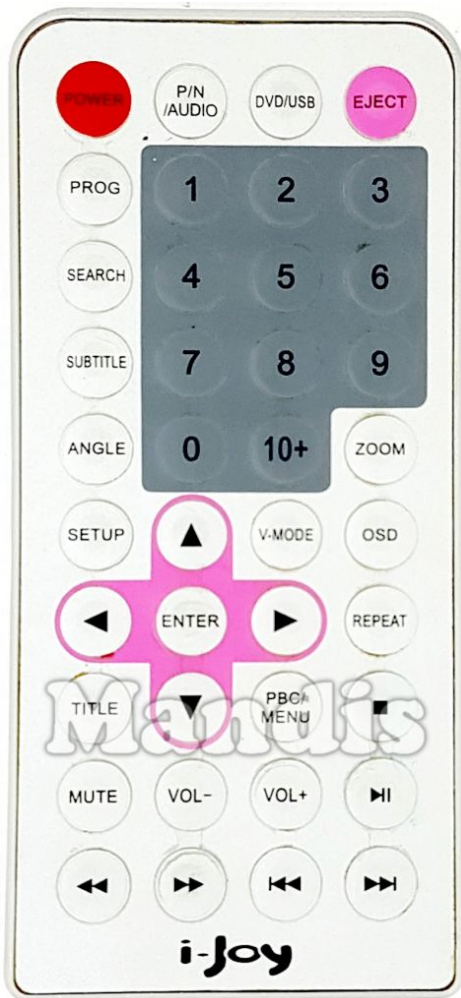

Original	Rechange	Original	Rechange
	>>|		>>|	
	|<<<		|<<<	
	>>		>>	
	<<<		<<<	
	Vol+		Vol +	
	Vol-		Vol -	
	Mute		Mute