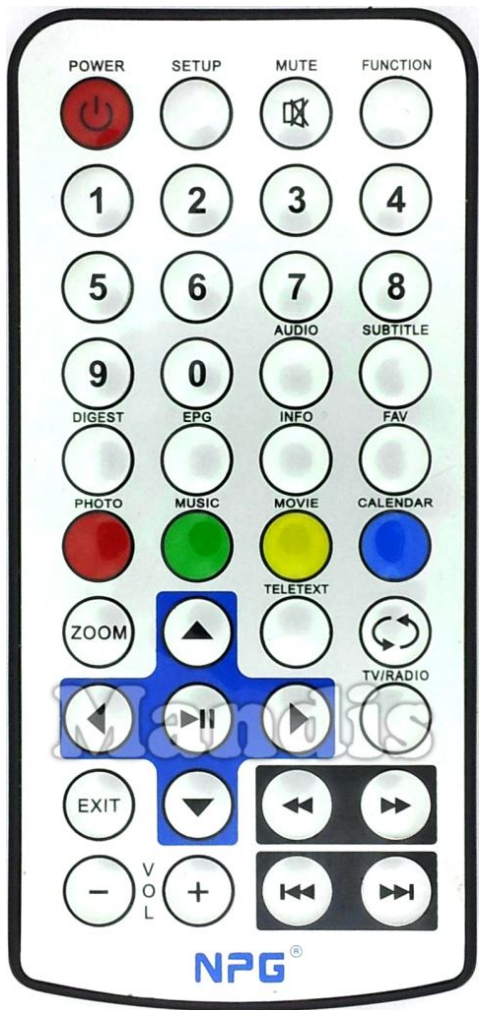

	Original	Rechange		Original	Rechange
	Power		Power		EPG
	Setup		Options		Info
	Mute		Mute		FAV
	Function		Menu		Red/Photo
	1		1		Green/Music
	2		2		Yellow/Movie
	3		3		Blue/Calendar
	4		4		Zoom
	5		5		Teletext
	6		6		Tv/Radio
	7		7		Recall
	8		8		Exit
	9		9		Up
	0		0		Down
	Audio		Dual		Right
	Subtitle		Subt		Left
	Digest		Smart		Play/Pause

	Original	Rechange		Original	Rechange
	Guide		Guide		EPG
	Info		Info		Info
	Pre Ch		Pre Ch		FAV
	Red		Red		Red/Photo
	Green		Green		Green/Music
	Yellow		Yellow		Yellow/Movie
	Blue		Blue		Blue/Calendar
	Eject		Eject		Zoom
	Text		Text		Teletext
	TV/R		TV/R		Tv/Radio
	Back		Back		Recall
	Exit		Exit		Exit
	Up		Up		Up
	Down		Down		Down
	Right		Right		Right
	Left		Left		Left
	Ok		Ok		Play/Pause

	Original	Rechange	Original	Rechange
	Play	PLAY MODE		
	Pause			
	<<			
	>>			
	>>			
	<<			
	Vol+	VOL		
	Vol-	VOL		