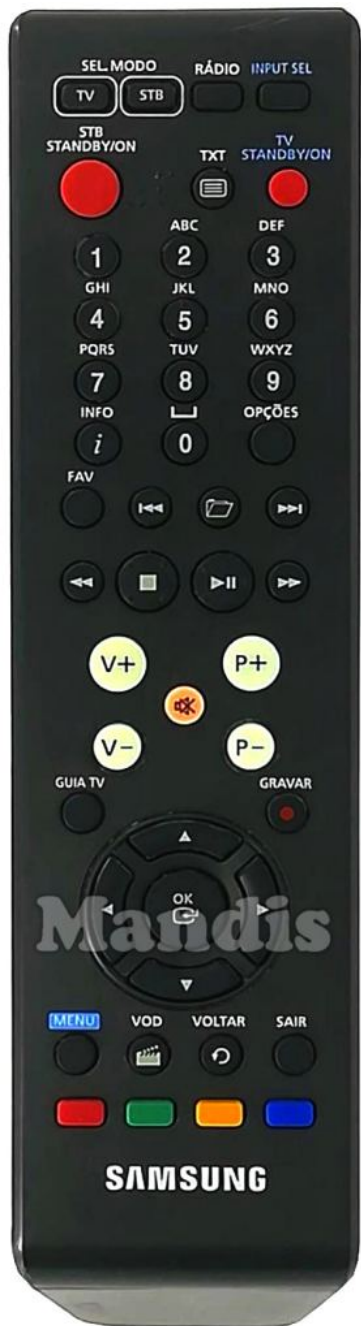

Original	Rechange	Original	Rechange
 RÁDIO	Rádio	 TV/RADIO	TV/Radio /
 STB STANDBY/ON	STB Standby / On		Power
 TXT	TXT		Text / Goto
 1	1		1
 2	2		2
 3	3		3
 4	4		4
 5	5		5
 6	6		6
 7	7		7
 8	8		8
 9	9		9
 Info	Info		Info / Angle
 0	0		0
 Opções	Opções		Setup / OPT /
 Fav	Fav		Fav / Marker / PC
 I<<	I<<		I<< / Preset-

Original	Rechange	Original	Rechange
	Folder		Display / Media
	>>		>>  / Preset+
	<<		<< / Tune-
	Stop		Stop / Hold
	Play / Pause		Pause / Step / Freeze
	Play / Pause		Play / Slow
	>>		>> / Tune+
	V +		Vol+
	P +		CH+ / Page+
	Mute		Mute / Dimmer
	V -		Vol-
	P -		CH- / Page-
	Guia TV		Guide / EPG / -/-
	Gravar		Rec / Rec Mode
	Up		Up
	Left		Left
	OK		OK

Original	Recharge
	Right
	Down
	Menu / Home
	Smart / List
	Back / Return
	Exit / Cancel / Clear
	Red / Netflix / Search
	Green / APP / Repeat
	Yellow / YouTube / Repeat
	Blue / Prime Video / Random

Original	Recharge