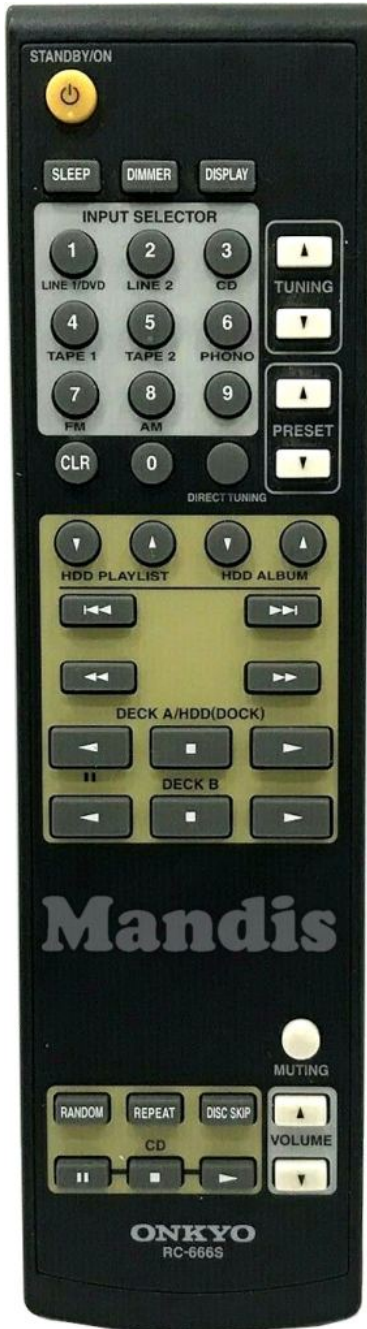

Original	Rechange
 STANDBY/ON	 Power
 SLEEP	 Sleep / Timer
 DIMMER	 Shift + Mute / Dimmer
 DISPLAY	 Display / Media
 1 LINE 1/DVD	 1
 2 LINE 2	 2
 3 CD	 3
 TUNING UP	 CH+ / Page+
 4 TAPE 1	 4
 5 TAPE 2	 5
 6 PHONO	 6
 TUNING DOWN	 CH- / Page-
 7 FM	 7
 8 AM	 8
 9	 9
 PRESET UP	 Shift + >>I / Preset+
CLR	Exit / Cancel / Clear

Original	Rechange
 0	 0
 DIRECT TUNING	 D.Menu / Top
 PRESET DOWN	 Shift + I<< / Preset-
 HDD PLAY LIST	 Shift + Down
 HDD PLAYLIST	 Shift + Up
 HDD ALBUM	 Down
 HDD ALBUM UP	 Up
 I<<	 I<< / Preset-
 >>I	 >>I / Preset+
 <<	 << / Tune-
 >>	 >> / Tune+
 PAUSE	 Pause / Step / Freeze
 PLAY < DECK A/HDD DOCK	 Shift + << /
 STOP DECK A/HDD DOCK	 Rec / Rec Mode
 PLAY > DECK A/HDD DOCK	 Play / Slow
 PLAY < DECK B	 Sound / Title
STOP DECK B	Stop / Hold

Original	Recharge	
PLAY > DECK B	Shift + TUNE+ >> /	
MUTING	Mute / Dimmer	
RANDOM	Blue / Prime Video / Random	
REPEAT	Green / APP / Repeat	
DISC SKIP	Back / Return	
VOL+	Vol+	
CD PAUSE	Shift + Pause / Step /	
CD STOP	Shift + Stop /	
CD PLAY	Shift + Play /	
VOL-	Vol-	

Original	Recharge	