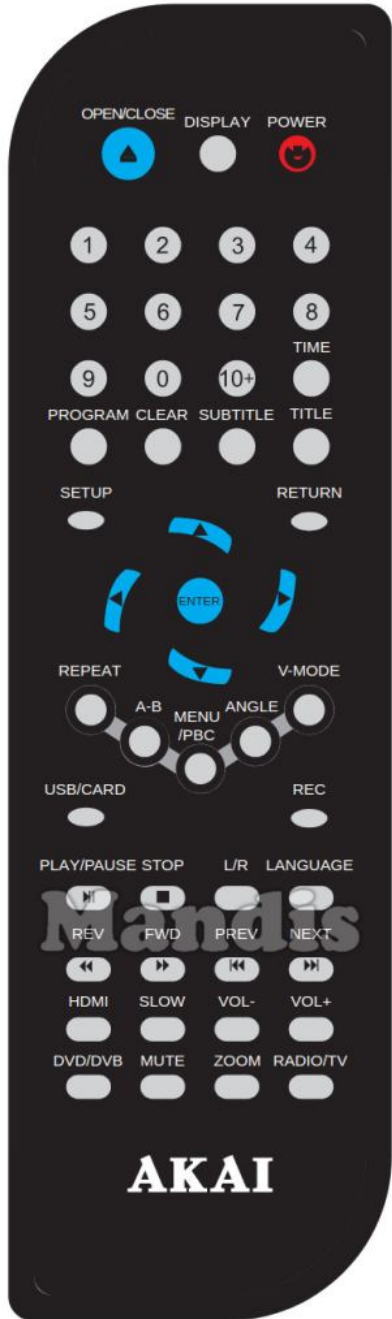

Original	Recharge	Original	Recharge
 Power	 Power	 Subtitle	 Subt
 Open/Close	 Eject	 Title	 Text
 Display	 Info	 Setup	 Options
 1	 1	 Return	 Back
 2	 2	 Up	 Up
 3	 3	 Right	 Right
 4	 4	 Down	 Down
 5	 5	 Left	 Left
 6	 6	 Enter	 Ok
 7	 7	 Repeat	 Shift + Text
 8	 8	 A-B	 D. Menu
 9	 9	 Menu / PBC	 Menu
 0	 0	 Angle	 Format
 10+	 Guide	 V-Mode	 3D
 Time	 AV	 USB / CARD	 Media
 Program	 Sleep	 Rec	 Rec
 Clear	 Exit	 Play	 Play

Original	Recharge	Original	Recharge
 Subtitle	 Subt	 Title	 Text
 Setup	 Options	 Return	 Back
 Up	 Up	 Right	 Right
 Down	 Down	 Left	 Left
 Enter	 Ok	 Repeat	 Shift + Text
 A-B	 D. Menu	 Menu / PBC	 Menu
 Angle	 Format	 V-Mode	 3D
 USB / CARD	 Media	 Rec	 Rec
 Play	 Play		

	Original	Recharge	Original	Recharge
	Pause			
	Stop			
	L / R			
	Language			
	<< Rew			
	>> Fwd			
	I<< Prev			
	>>I Next			
	HDMI			
	Slow			
	Vol-			
	Vol+			
	DVD / DVB			
	Mute			
	Zoom			
	Radio / Tv			