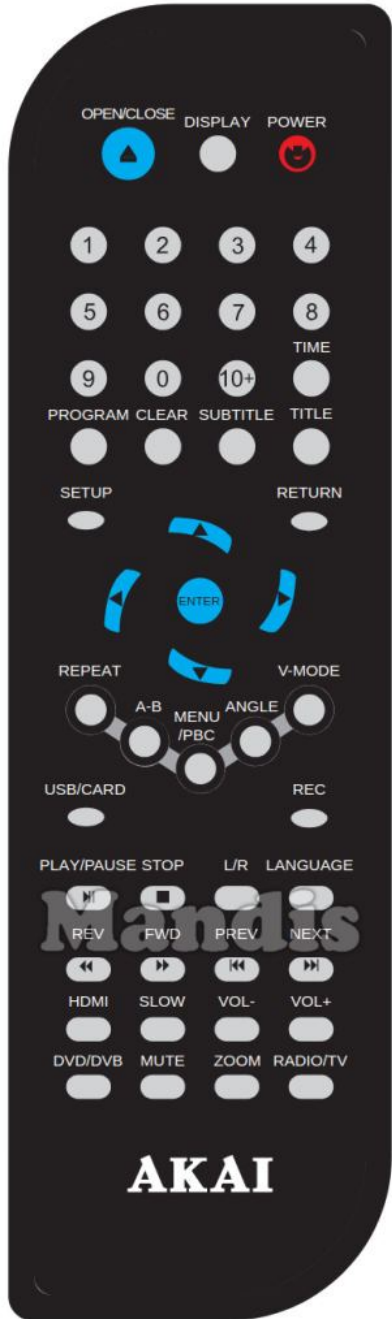

Original	Rechange
 Power	 Power
 Open/Close	 Eject
 Display	 Info
 1	 1
 2	 2
 3	 3
 4	 4
 5	 5
 6	 6
 7	 7
 8	 8
 9	 9
 0	 0
 10+	 Guide
 Time	 AV
 Program	 Sleep
 Clear	 Exit

Original	Rechange
 Subtitle	 Subt
 Title	 Text
 Setup	 Options
 Return	 Back
 Up	 Up
 Right	 Right
 Down	 Down
 Left	 Left
 Enter	 Ok
 Repeat	 Shift + Text
 A-B	 D. Menu
 Menu / PBC	 Menu
 Angle	 Format
 V-Mode	 3D
 USB / CARD	 Media
 Rec	 Rec
 Play	 Play

Original		Rechange		Original		Rechange	
	Pause		Pause				
	Stop		Stop				
	L / R		Yellow				
	Language		Dual				
	<< Rew		<<				
	>> Fwd		>>				
	I<< Prev		I<<				
	>>I Next		>>I				
	HDMI		Smart				
	Slow		Shift + Play				
	Vol-		Vol -				
	Vol+		Vol +				
	DVD / DVB		Red				
	Mute		Mute				
	Zoom		Shift + Eject				
	Radio / Tv		TV/R				