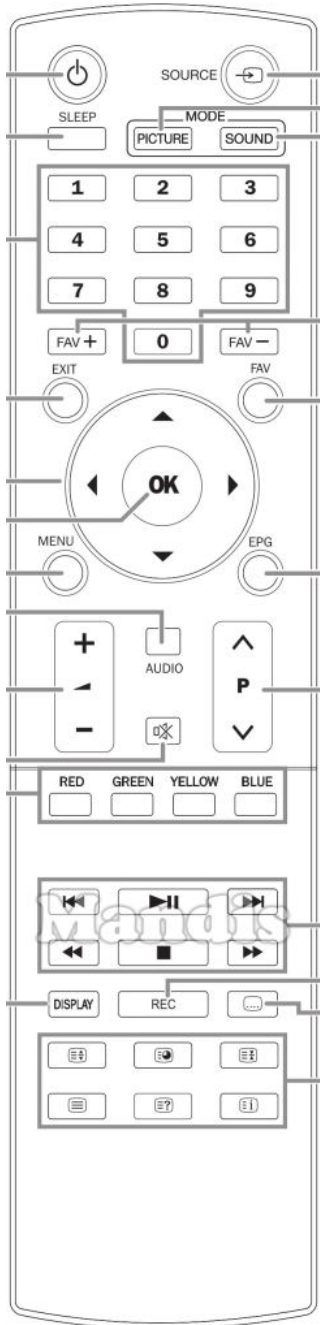

Original		Rechange		Original		Rechange	
	Power		Power		Exit		Exit / Cancel / Clear
	Source		AV / Input / RDS		Up		Up
	Sleep		Sleep / Timer		FAV		Fav / Marker / PC
	Picture Mode		Picture / Format		Left		Left
	Sound Mode		Sound / Title		OK		OK
	1		1		Right		Right
	2		2		Menu		Menu / Home
	3		3		Down		Down
	4		4		EPG		Guide / EPG / -/--
	5		5		Vol+		Vol+
	6		6		Audio		Audio / Lang I/II
	7		7		P+		CH+ / Page+
	8		8		Vol-		Vol-
	9		9		Mute		Mute / Dimmer
	FAV+		Shift + Up		P-		CH- / Page-
	0		0		Red		Red / Netflix / Search
	FAV-		Shift + Down		Green		Green / APP / Repeat

	Original	Recharge	
	Yellow	REPEAT A-B	Yellow / YouTube / Repeat
	Blue	RANDOM	Blue / Prime Video / Random
	I<<		I<< / Preset-
	Pause		Pause / Step / Freeze
	Play		Play / Slow
	>>I		>>I / Preset+
	<<		<< / Tune-
	Stop		Stop / Hold
	>>		>> / Tune+
	Display		Display / Media
	Rec		Rec / Rec Mode
	[...]		Subtitle / EQ
	[≡◆]		Zoom / Size
	[≡○]		Eject / Surround
	[≡+]	+	Shift + Stop /
	[≡]		Text / Goto
	[≡?]		Info / Angle

	Original	Recharge	
	[≡i]		Smart / List