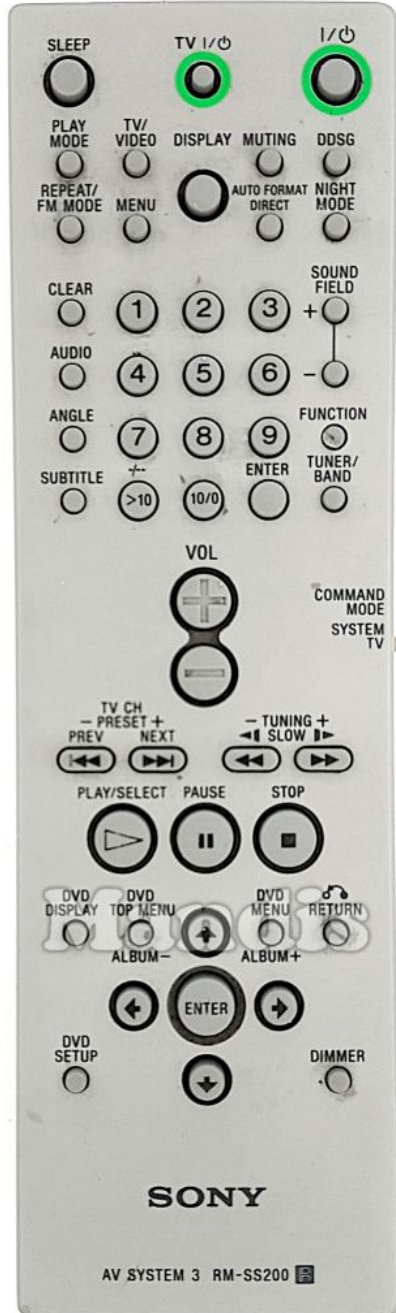

Original	Replacement	Original	Replacement
	Power		Power
	Sleep		Sleep
	Play Mode	 + 	Shift + Play
	Tv/Video		TV/R
	Repeat Mode		Text
	Menu		Smart
	Display		Info
	Muting		Mute
	Auto Format		List
	Night Mode		AV
	Clear		Exit
	Audio		Dual
	Angle		Red
	Subtitle		Subt
	1		1
	2		2
	3		3
	4		4
	5		5
	6		6
	7		7
	8		8
	9		9
	10/0		0
	>10 / -/--		Guide
	Enter		Pre Ch
	Sound Field+		Ch +
	Sound Field-		Ch -
	Function		Media
	Tuner Band		Format
	Vol+		Vol +
	Vol-		Vol -
	I<</Preset-		I<<
	>>I/Preset+		>>I

Original	Replacement	Original	Replacement
 <</> Slow/Tune-	 <<		
 Tuning+/Slow	 >>		
 Play	 Play		
 Pause	 Pause		
 Stop	 Stop		
 DVD Display	 Shift + Info		
 DVD Top	 Menu		
 DVD Menu /	 D. Menu		
 Return	 Back		
 Up	 Up		
 Left	 Left		
 Enter	 Ok		
 Right	 Right		
 Down	 Down		
 DVD Setup	 Options		
 Dimmer	 Blue		

	Original	Replacement	Original	Replacement
	Power		Power	
	1			
	2			
	3			
	4			
	5			
	6			
	7			
	8			
	9			
	0			
	-/--			
	TV Vol+			
	TV Vol-			
	TV CH+			
	TV CH-			
	Tv/Video	