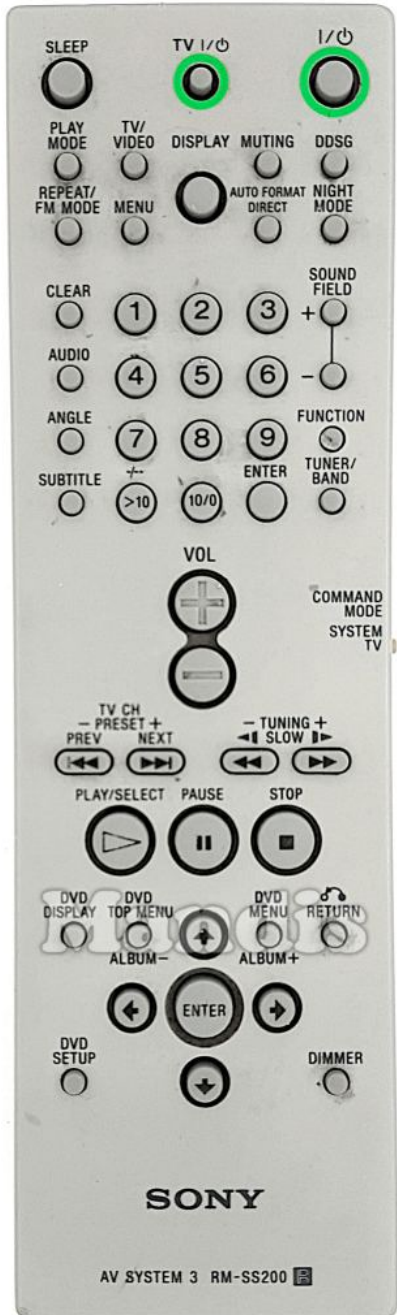

Original	Replacement	Original	Replacement
	Power		Power
	Sleep		Sleep
	Play Mode	 + 	Shift + Play
	Tv/Video		TV/R
	Repeat Mode		Text
	Menu		Smart
	Display		Info
	Muting		Mute
	Auto Format		List
	Night Mode		AV
	Clear		Exit
	Audio		Dual
	Angle		Red
	Subtitle		Subt
	1		1
	2		2
	3		3
	4		4
	5		5
	6		6
	7		7
	8		8
	9		9
	10/0		0
	>10 / -/--		Guide
	Enter		Pre Ch
	Sound Field+		Ch +
	Sound Field-		Ch -
	Function		Media
	Tuner Band		Format
	Vol+		Vol +
	Vol-		Vol -
	I<</Preset-		I<<
	>>I/Preset+		>>I

Original	Replacement	Original	Replacement
 <</> Slow/Tune-	 <<		
 Tuning+/Slow	 >>		
 Play	 Play		
 Pause	 Pause		
 Stop	 Stop		
 DVD Display	 Shift + Info		
 DVD Top	 Menu		
 DVD Menu /	 D. Menu		
 Return	 Back		
 Up	 Up		
 Left	 Left		
 Enter	 Ok		
 Right	 Right		
 Down	 Down		
 DVD Setup	 Options		
 Dimmer	 Blue		

	Original	Replacement	Original	Replacement
	Power		Power	
	1			
	2			
	3			
	4			
	5			
	6			
	7			
	8			
	9			
	0			
	-/--			
	TV Vol+			
	TV Vol-			
	TV CH+			
	TV CH-			
	Tv/Video	