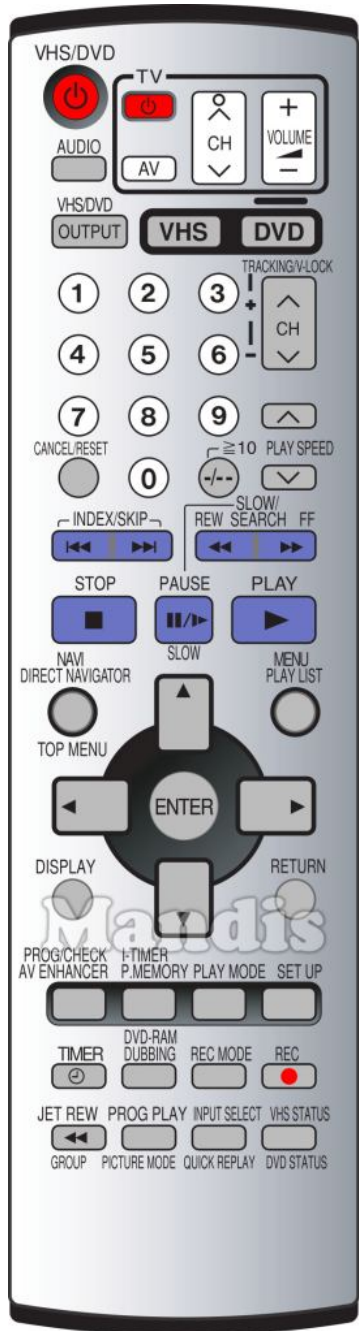

Original	Replacement
Picture Mode	Picture / Format
DVD Status	Info / Angle
Dubbing	Yellow / YouTube / Repeat
VHS/DVD	Smart / List
Quick Replay	Red / Netflix / Search
Group	Zoom / Size
P.Memory	Fav / Marker / PC
Return	Back / Return
AV Enhancer	AV / Input / RDS
Direct Navigator / Top Menu	D.Menu / Top
Play List / Menu	Menu / Home
Play Mode	Shift + Play /
REW / << Slow/Search	<< / Tune-
FF / Slow/Search	>> / Tune+
VHS/DVD Power	Power
Pause / Slow	Pause / Step / Freeze
CH- / Tracking/V-Lock-	CH- / Page-

Original	Replacement
CH+ / Tracking/V-Lock+	CH+ / Page+
Cancel / Reset	Exit / Cancel / Clear
-/-- / >=10	Guide / EPG / -/--
Play	Play / Slow
Up	Up
Left	Left
Enter	OK
Right	Right
Down	Down
Display	Display / Media
Setup	Setup / OPT /
Timer	Sleep / Timer
0	0
Audio	Audio / Lang I/II
1	1
2	2
3	3

	Original	Replacement	
	Prog Play	 + 	Shift + Play /
	I-Timer	 + 	Shift + Sleep / Timer
	Cancel / Reset		Exit / Cancel / Clear
	VHS/DVD		Smart / List
	Display		Display / Media
	VCR Status		Info / Angle
	Dubbing		Yellow / YouTube / Repeat
	Jet Rew	 + 	Shift + << /
	Pause / Slow		Pause / Step / Freeze
	CH+ / Tracking/V-Lock+		CH+ / Page+
	CH- / Tracking/V-Lock-		CH- / Page-
	VHS/DVD Power		Power
	-/-- / >=10		Guide / EPG / -/--
	Return		Back / Return
	Prog/Check		TV/Radio /
	I<< Index		I<< / Preset-
	Index >>I		>>I / Preset+

	Original	Replacement	
	FF		>> / Tune+
	Play		Play / Slow
	Menu		Menu / Home
	Up		Up
	Left		Left
	Enter		OK
	Right		Right
	Down		Down
	Stop		Stop / Hold
	Rec Mode	 + 	Shift + Rec / Rec Mode
	Timer		Sleep / Timer
	Rec		Rec / Rec Mode
	0		0
	Audio		Audio / Lang I/II
	1		1
	2		2
	3		3