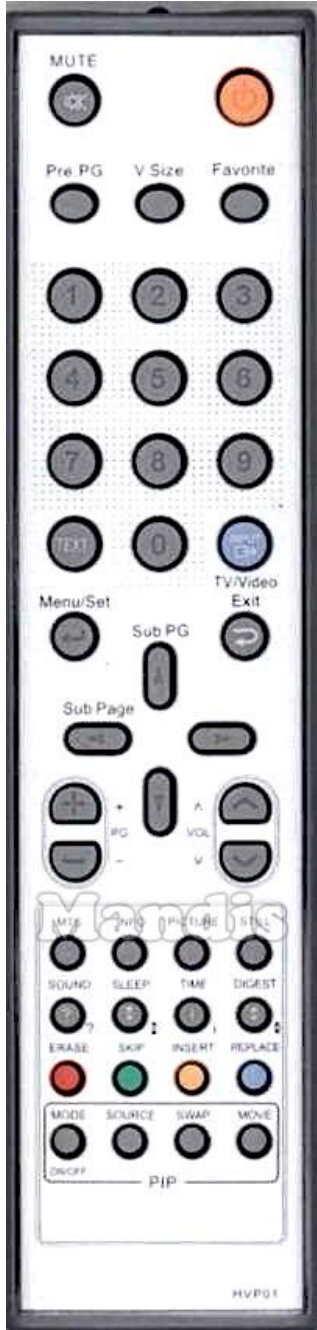

Original	Replacement	Original	Replacement
 Power	 Power	 Menu / Set	 Menu
 Mute	 Mute	 Menu / Set	 Ok
 Pre Pg	 Pre Ch	 Exit	 Exit
 V.Size	 Eject	 Up	 Up
 Favourite	 Shift + Pre Ch	 Left	 Left
 1	 1	 Right	 Right
 2	 2	 Down	 Down
 3	 3	 PG+	 Ch +
 4	 4	 PG-	 Ch -
 5	 5	 Vol+	 Vol +
 6	 6	 Vol-	 Vol -
 7	 7	 MTS	 Media
 8	 8	 PG Info	 Info
 9	 9	 Picture	 Format
 0	 0	 Still	 Pause
 Text	 Text	 Sound	 Dual
 Input / TV/Video	 TV/R	 Sleep	 Sleep

	Original	Replacement	Original	Replacement
	Time	AV		
	Bright	OPT		
	Red / Erase	A		
	Green / Skip	B		
	Yellow / Insert	C		
	Blue / Replace	D		
	PIP On/Off	SHIFT + A		
	PIP Source	SHIFT + B		
	PIP Swap	SHIFT + C		
	PIP Move	SHIFT + D		