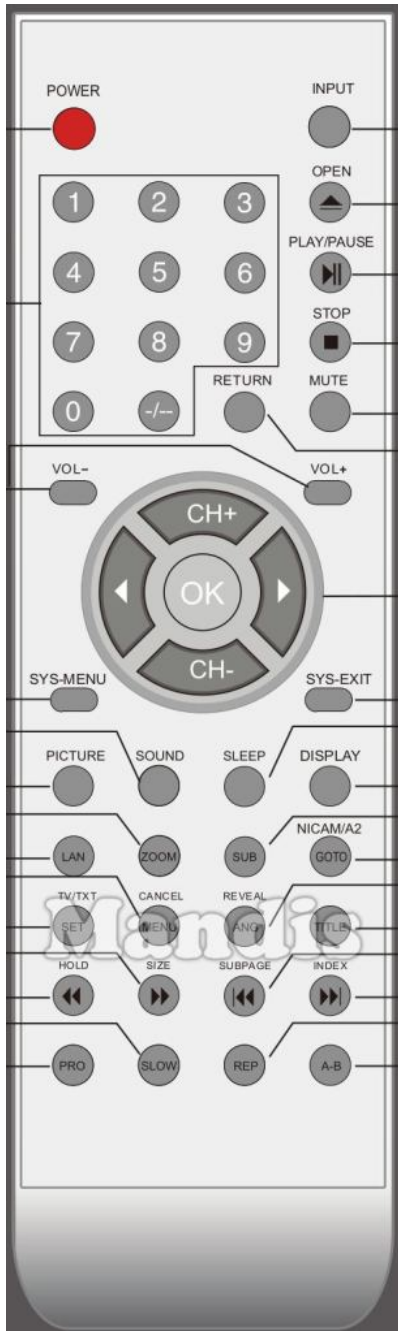

Original	Replacement	Original	Replacement
	Power		Power
	Input		AV
	1		1
	2		2
	3		3
	Open		Eject
	4		4
	5		5
	6		6
	Play		Play
	Pause		Pause
	7		7
	8		8
	9		9
	Stop		Stop
	0		0
	-/--		Guide

Original	Replacement	Original	Replacement
	Return		Back
	Mute		Mute
	Vol-		Vol -
	Vol+		Vol +
	CH+		Ch +
	Up		Up
	Left		Left
	OK		Ok
	Right		Right
	Sys Menu		Menu
	CH-		Ch -
	Down		Down
	Sys Exit		Exit
	Picture		Format
	Sound		Dual
	Sleep		Sleep
	Display		Info

Original	Replacement
LAN	Shift + Dual
Zoom	Shift + Eject
SUB	Subt
GOTO /	Smart
SET / TV/TXT	Options
Menu / Cancel	D. Menu
Ang / Reveal	3D
Title	List
<< / Hold	<<
>> / Size	>>
I<< / Subpage	I<<
>>I / Index	>>I
Red / Pro	Red
Green / Slow	Green
Yellow / Rep	Yellow
Blue / A-B	Blue

Original	Replacement