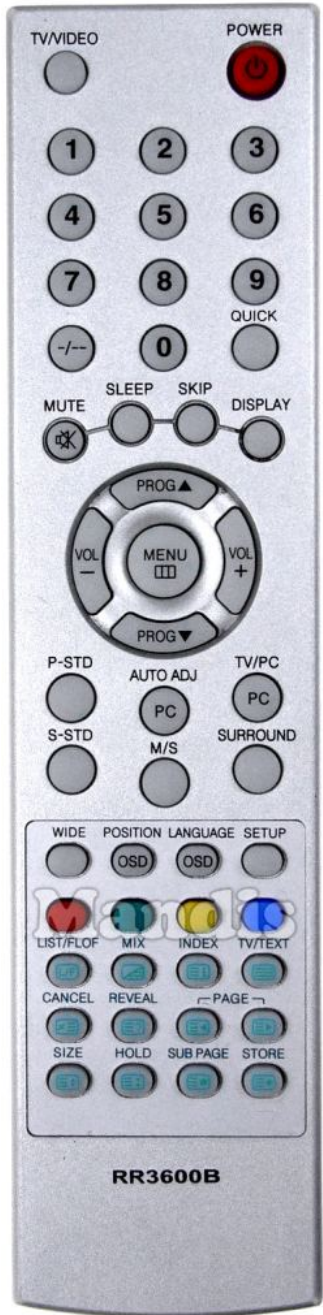

| Original | Replacement |
|------------|-------------|
| Power | Power |
| TV / Video | AV |
| 1 | 1 |
| 2 | 2 |
| 3 | 3 |
| 4 | 4 |
| 5 | 5 |
| 6 | 6 |
| 7 | 7 |
| 8 | 8 |
| 9 | 9 |
| 0 | 0 |
| /-- | GUIDE |
| Quick | Pre Ch |
| Mute | Mute |
| Sleep | Sleep |
| Skip | Exit |

| Original | Replacement |
|---------------|----------------|
| Display | Info |
| Up / Prog + | Ch + |
| Up / Prog + | Up |
| Down / Prog - | Ch - |
| Down / Prog - | Down |
| Right / Vol + | Vol + |
| Right / Vol + | Right |
| Left / Vol - | Vol - |
| Left / Vol - | Left |
| Menu | Menu |
| Menu | Ok |
| P-STD | Shift + Format |
| S-STD | Dual |
| PC Auto ADJ | Smart |
| PC / TV/PC | Media |
| M / S | TV/R |
| Surround | Shift + Dual |

| Original | Replacement |
|--------------|--------------|
| Wide | Format |
| OSD Position | 3D |
| OSD Language | Shift + 3D |
| Setup | Options |
| Red | Red |
| Green | Green |
| List / FLOF | List |
| Yellow | Yellow |
| Blue | Blue |
| Mix | Shift + Text |
| Index | Shift + Info |
| TV / Text | Text |
| Cancel | Back |
| Subpage | Subt |
| Reveal | Play |
| Page - | I<< |
| Page + | >>I |

| Original | Replacement |
|----------|---------------|
| Size | Eject |
| Hold | Stop |
| Store | Shift + Smart |