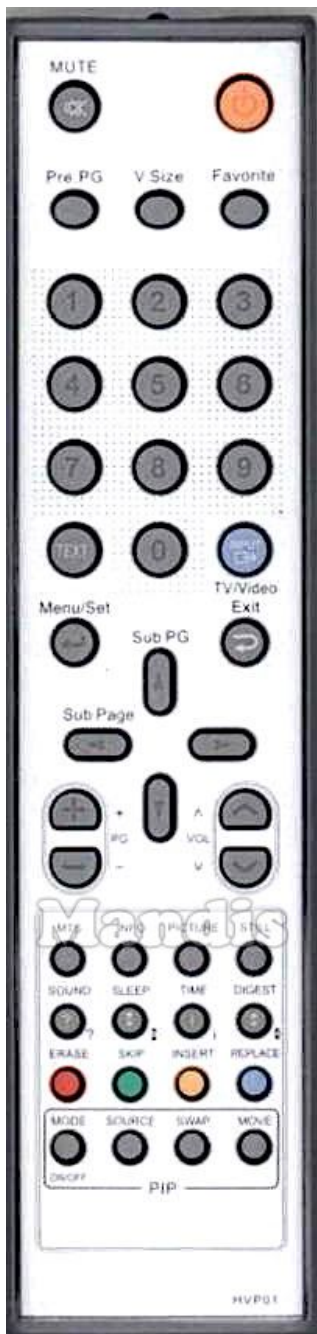

Original	Replacement
 Power	 Power
 Mute	 Mute
 Pre Pg	 Pre Ch
 V.Size	 Eject
 Favourite	 Shift + Pre Ch
 1	 1
 2	 2
 3	 3
 4	 4
 5	 5
 6	 6
 7	 7
 8	 8
 9	 9
 0	 0
 Text	 Text
 Input / TV/Video	 TV/R

Original	Replacement
 Menu / Set	 Menu
 Menu / Set	 Ok
 Exit	 Exit
 Up	 Up
 Left	 Left
 Right	 Right
 Down	 Down
 PG+	 Ch +
 PG-	 Ch -
 Vol+	 Vol +
 Vol-	 Vol -
 MTS	 Media
 PG Info	 Info
 Picture	 Format
 Still	 Pause
 Sound	 Dual
 Sleep	 Sleep

	Original		Replacement
	Time		AV
	Bright		Options
	Red / Erase		Red
	Green / Skip		Green
	Yellow / Insert		Yellow
	Blue / Replace		Blue
	PIP On/Off		Shift + Red
	PIP Source		Shift + Green
	PIP Swap		Shift + Yellow
	PIP Move		Shift + Blue