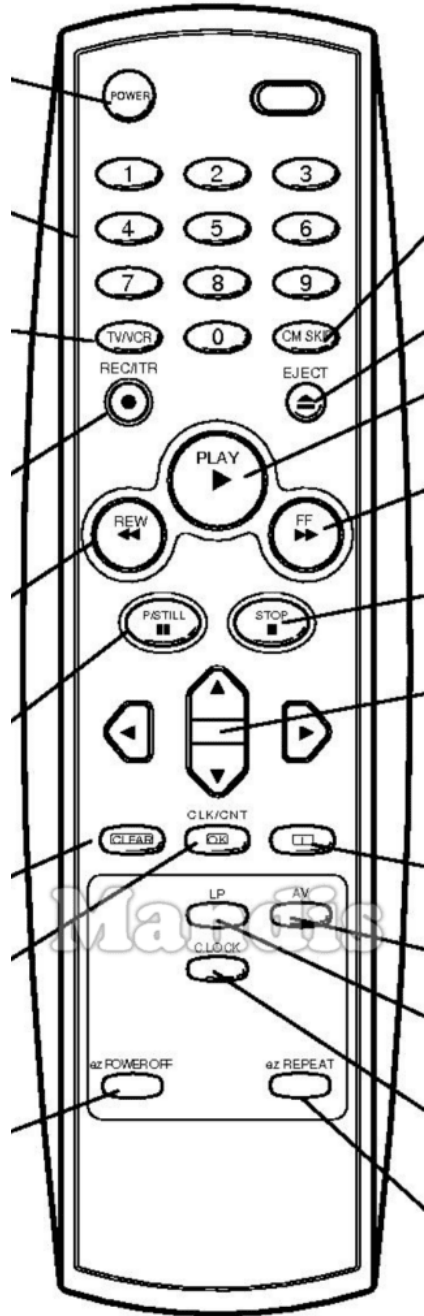

Original	Replacement	Replacement
Auto/Track		D.Menu / Top
T.Set/Clock		Setup / OPT /
Video/Go-To		Text / Goto
Input Source		AV / Input / RDS
Menu		Menu / Home
Menu Up		Up
Menu Left		Left
OK Enter		OK
Menu Right		Right
Exit		Exit / Cancel / Clear
Menu Down		Down
Slow/Dpss+		Vol+
VCR/TV		Smart / List
Tracking+		CH+ / Page+
Slow/Dpss-		Vol-
Display		Display / Media
Tracking-		CH- / Page-

Original	Replacement	Original	Replacement
On/Off	 Power	Progr/C/CH	 TV/Radio /
Audio Out	 Mute / Dimmer	Auto/Track	 D.Menu / Top
Play	 Play / Slow	T.Set/Clock	 Setup / OPT /
Pause	 Pause / Step / Freeze	Video/Go-To	 Text / Goto
Stop	 Stop / Hold	Input Source	 AV / Input / RDS
Record	 Rec / Rec Mode	Menu	 Menu / Home
Rewind	 << / Tune-	Menu Up	 Up
F.Forward	 >> / Tune+	Show View	 Info / Angle
Prev.	 I<< / Preset-	Menu Left	 Left
Next	 >>I / Preset+	OK Enter	 OK
Audio Dub	 Sound / Title	Menu Right	 Right
Audio	 Audio / Lang I/II	Exit	 Exit / Cancel / Clear
Rec/Mode	 Subtitle / EQ	Menu Down	 Down
Eject/Reverse	 Eject / Surround	F.Adv	 Back / Return
Mon/TV	 Picture / Format	Slow/Dpss+	 Vol+
Sp/Lp/Speed	 Zoom / Size	VCR/TV	 Smart / List
Timer/Record	Sleep / Timer	Chan+	CH+ / Page+