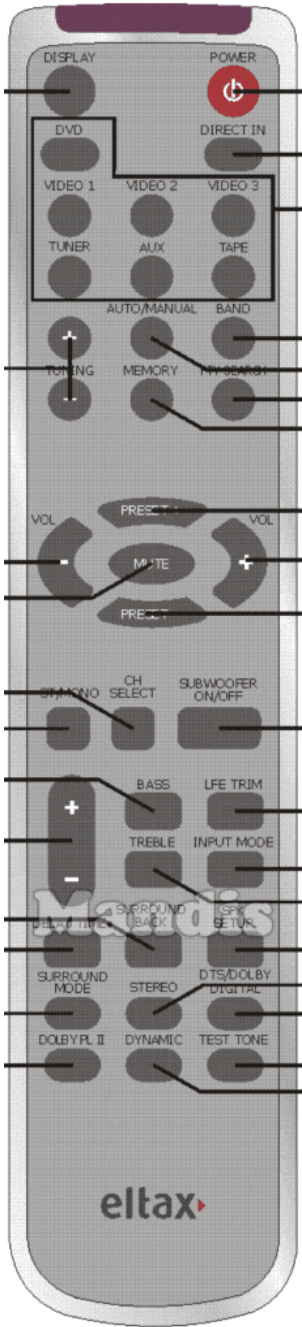

Original	Replacement
 VOL+	 Vol +
 PRESET+	 Up
 VOL-	 Vol -
 PRESET-	 Down
 VOL+	 Right
 VOL-	 Left
 MUTE	 Mute
 MUTE	 Ok
 TUNING+	 Ch +
 TUNING-	 Ch -
 INPUT DVD	 7
 INPUT VIDEO 1	 1
 INPUT VIDEO 2	 2
 INPUT VIDEO 3	 3
 INPUT TUNER	 4
 INPUT AUX	 5
 INPUT TAPE	 6

Original	Replacement
 POWER	 Power
 DOLBY PL II	 Blue
 DTS/DOLBY	 Yellow
 TEST TONE	 Text
 PTY/SEARCH	 Guide
 BAND	 TV/R
 MEMORY	 Pre Ch
 LFE TRIM	 Green
 SUBWOOFER	 0
 DYNAMIC	 Red
 ST/MONO	 List
 DISPLAY	 Info
 STEREO	 Dual
 DIRECT IN	 Media
 INPUT MODE	 AV
 AUTO/MANUAL	 3D
 SURROUND	 Back

BACK

Original	Replacement	Original	Replacement
TREBLE	8		
BASS	9		
SURROUND	AD SUBT		