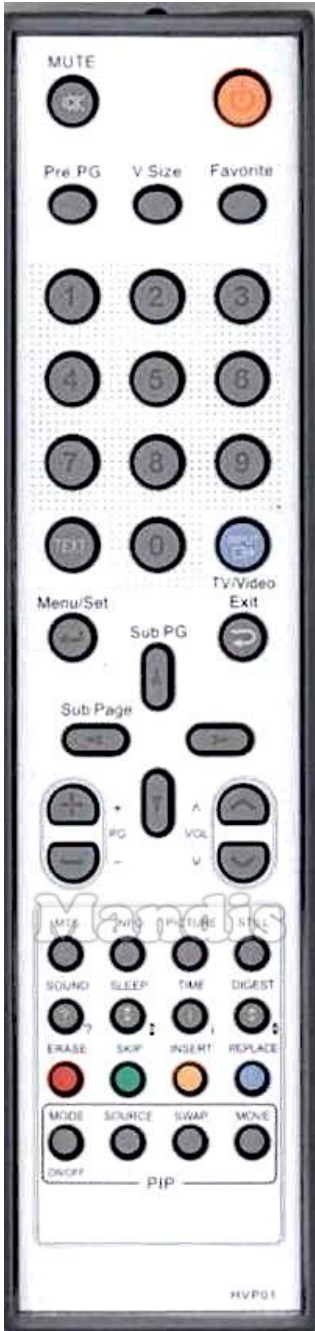

Original	Replacement	Original	Replacement
 Power	 Power	 Menu / Set	 Menu
 Mute	 Mute	 Menu / Set	 Ok
 Pre Pg	 Pre Ch	 Exit	 Exit
 V.Size	 Eject	 Up	 Up
 Favourite	 Shift + Pre Ch	 Left	 Left
 1	 1	 Right	 Right
 2	 2	 Down	 Down
 3	 3	 PG+	 Ch +
 4	 4	 PG-	 Ch -
 5	 5	 Vol+	 Vol +
 6	 6	 Vol-	 Vol -
 7	 7	 MTS	 Media
 8	 8	 PG Info	 Info
 9	 9	 Picture	 Format
 0	 0	 Still	 Pause
 Text	 Text	 Sound	 Dual
 Input / TV/Video	 TV/R	 Sleep	 Sleep

	Original	Replacement	Original	Replacement
	Time	AV		
	Bright	Options		
	Red / Erase	Red		
	Green / Skip	Green		
	Yellow / Insert	Yellow		
	Blue / Replace	Blue		
	PIP On/Off	+ Shift + Red		
	PIP Source	+ Shift + Green		
	PIP Swap	+ Shift + Yellow		
	PIP Move	+ Shift + Blue		