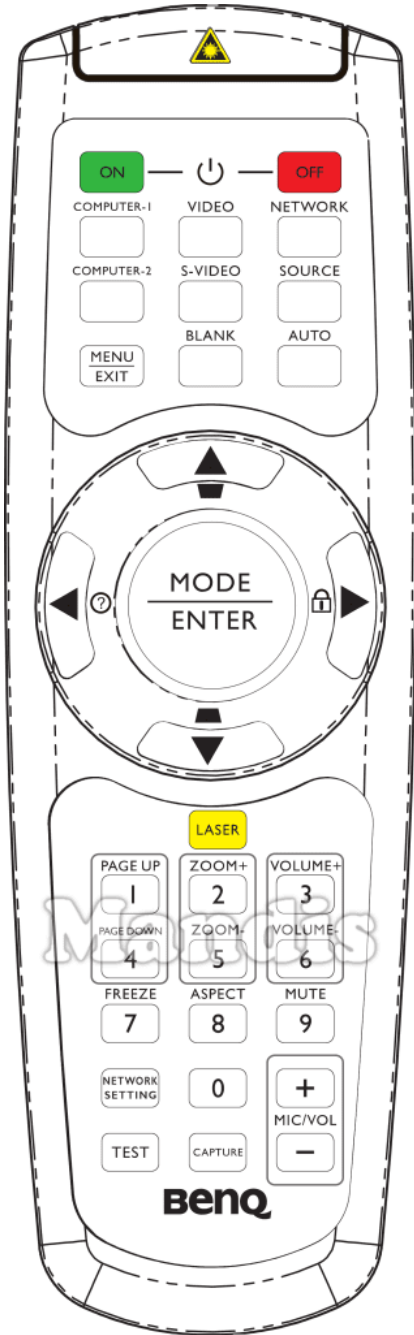

Original	Replacement
POWER ON	Power
POWER OFF	Shift + Power
COMPUTER 1	Shift + 1
VIDEO	Shift + 4
NETWORK	Shift + 3
COMPUTER 2	Shift + 2
S-VIDEO	Shift + 5
SOURCE	AV
MENU	Menu
EXIT	Exit
BLANK	Media
AUTO	Smart
UP / KEYSTONE	Up
DOWN / KEYSTONE DOWN	Down
RIGHT / LOCK	Right
LEFT / (?)	Left
(?)	D. Menu

Original	Replacement
MODE / ENTER	Ok
1 / PAGE UP	1
PAGE UP	Ch +
2 / ZOOM+	2
ZOOM+	>>
3 / VOLUME+	3
VOLUME+	Vol +
4 / PAGE DOWN	4
PAGE DOWN	Ch -
5 / ZOOM-	5
ZOOM-	<<
6 / VOLUME-	6
VOLUME-	Vol -
7 / FREEZE	7
FREEZE	Pause
8 / ASPECT	8
ASPECT	Format

	Original	Replacement		Original	Replacement
	9 / MUTE		9		
	MUTE		Mute		
	0		0		
	NETWORK		Options		
	CAPTURE		3D		

	Original	Replacement		Original	Replacement