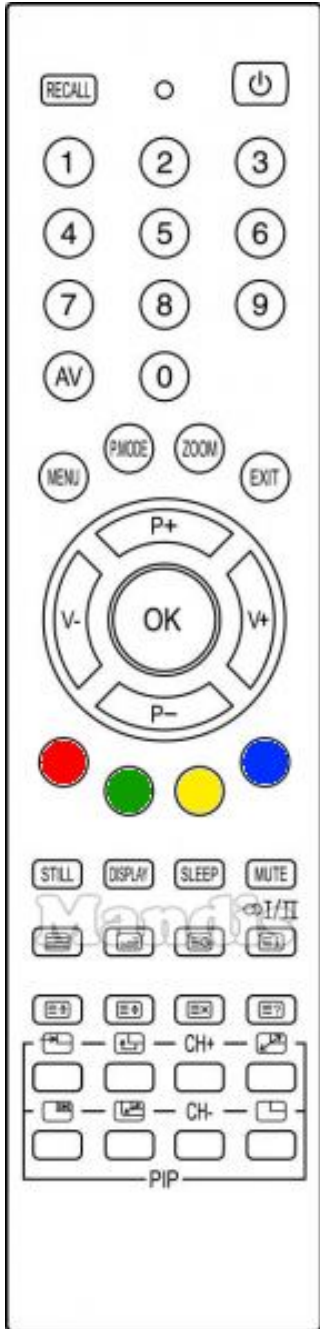

Original	Replacement	Original	Replacement
	Recall		Pre Ch
	Power		Power
	1		1
	2		2
	3		3
	4		4
	5		5
	6		6
	7		7
	8		8
	9		9
	0		0
	AV		AV
	Menu		Menu
	P.Mode		Format
	Zoom		Eject
	Exit		Exit

Original	Replacement	Original	Replacement
	Up / P +		Up
	Up / P +		Ch +
	Down / P -		Down
	Down / P -		Ch -
	Right / V +		Right
	Right / V +		Vol +
	Left / V -		Left
	Left / V -		Vol -
	OK		Ok
	Red		Red
	Green		Green
	Yellow		Yellow
	Blue		Blue
	Still		Pause
	Display		Info
	Sleep		Sleep
	Mute		Mute

Original	Replacement	Original	Replacement
	[≡]		Text
	[/≡]		Shift + Text
	[≡i] / I/II		Dual
	[≡□]		Stop
	[≡◆]		Shift + Eject
	[≡X]		Shift + Exit
	[≡?]		D. Menu
	PIP Sel		Smart
	PIP		Media
	PIP to Main		Shift + Ok
	PIP CH +		Shift + Ch +
	PIP CH -		Shift + Ch -
	PIP Swap		Back
	PIP Hold		Shift + Stop
	PIP Size		Shift + Smart