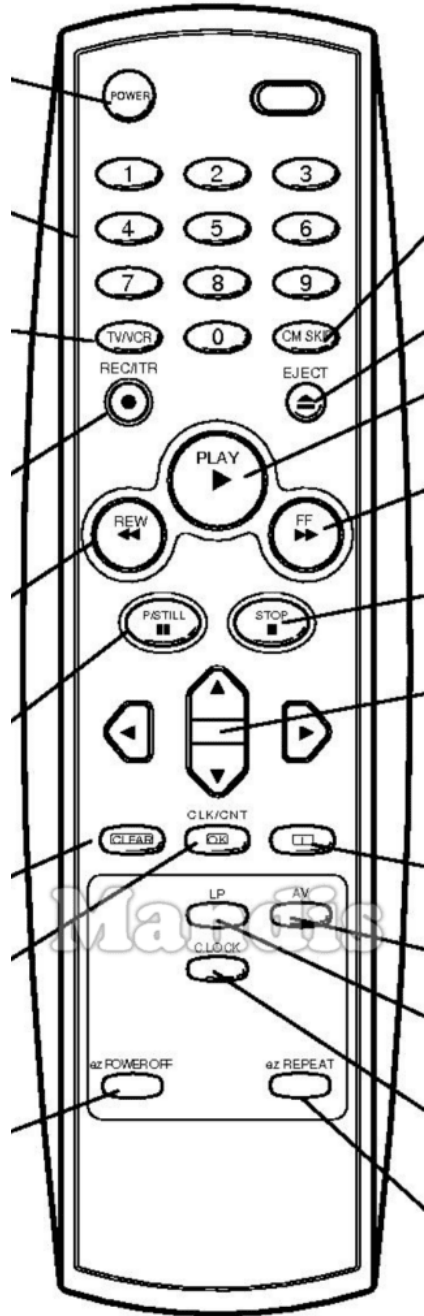

Original	Replacement	Replacement
Auto/Track		D.Menu / Top
T.Set/Clock		Setup / OPT /
Video/Go-To		Text / Goto
Input Source		AV / Input / RDS
Menu		Menu / Home
Menu Up		Up
Menu Left		Left
OK Enter		OK
Menu Right		Right
Exit		Exit / Cancel / Clear
Menu Down		Down
Slow/Dpss+		Vol+
VCR/TV		Smart / List
Tracking+		CH+ / Page+
Slow/Dpss-		Vol-
Display		Display / Media
Tracking-		CH- / Page-

Page-

Original	Replacement	Replacement
On/Off		Power
Audio Out		Mute / Dimmer
Play		Play / Slow
Pause		Pause / Step / Freeze
Stop		Stop / Hold
Record		Rec / Rec Mode
Rewind		<< / Tune-
F.Forward		>> / Tune+
Prev.		I<< / Preset-
Next		>>I / Preset+
Audio Dub		Sound / Title
Audio		Audio / Lang I/II
Rec/Mode		Subtitle / EQ
Eject/Reverse		Eject / Surround
Mon/TV		Picture / Format
Sp/Lp/Speed		Zoom / Size
Timer/Record		Sleep / Timer

Original	Replacement	Replacement
Progr/C/CH		TV/Radio /
Auto/Track		D.Menu / Top
T.Set/Clock		Setup / OPT /
Video/Go-To		Text / Goto
Input Source		AV / Input / RDS
Menu		Menu / Home
Menu Up		Up
Show View		Info / Angle
Menu Left		Left
OK Enter		OK
Menu Right		Right
Exit		Exit / Cancel / Clear
Menu Down		Down
F.Adv		Back / Return
Slow/Dpss+		Vol+
VCR/TV		Smart / List
Chan+		CH+ / Page+