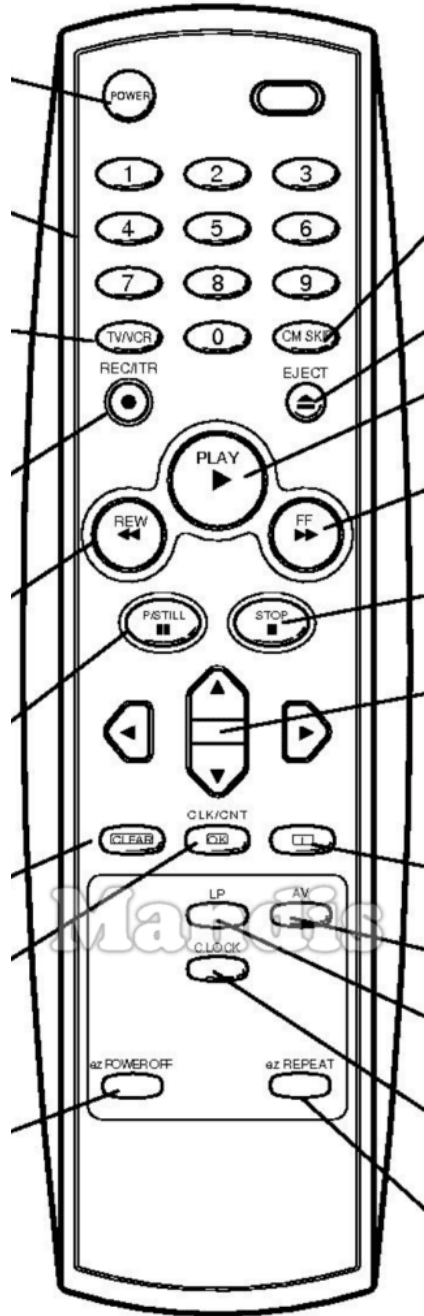

Original	Replacement	Replacement
Slow/Dpss-		Vol-
Display		Display / Media
Chan-		CH- / Page-
1		1
2		2
3		3
4		4
5		5
6		6
7		7
8		8
9		9
-/--		Guide / EPG / -/--
0		0
Ch.Memo		Fav / Marker / PC
Counter Clock		Red / Netflix / Search
Count Remain		Green / APP / Repeat

Original	Replacement	Replacement
Counter Stop		Yellow / YouTube / Repeat
Counter Reset		Blue / Prime Video / Random
Slow Down		Shift + Play /
Rec. On/Off		Shift + Rec / Rec Mode
X2 Rew/Play		Shift + << /
Frame Down		Shift + I<< / Preset-
Frame Up		Shift + >>I / Preset+
Index Pict+		Shift + Up
Set-		Shift + Left
Set+		Shift + Right
Index Pict-		Shift + Down
Otr/A.Otr		Shift + Smart / List
Tracking+		Shift + CH+ /
Vps/Pdc		Shift + Display / Media
Tracking-		Shift + CH- /
Search Index		Shift + Red / Netflix /