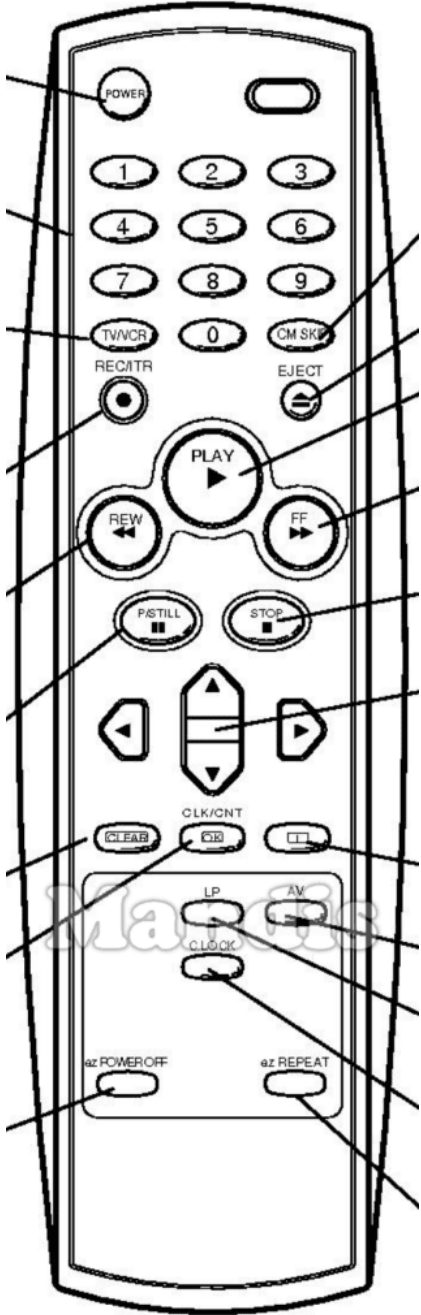

Original	Replacement	Original	Replacement
1	1		
2	2		
3	3		
4	4		
5	5		
6	6		
7	7		
8	8		
9	9		
-/--	Guide / EPG / -/--		
0	0		
Ch.Memo	Fav / Marker / PC		
Repeat	Green / APP / Repeat		
Slow Down	Shift + Play /		
Clear 00:00	Shift + Exit / Cancel / Clear		
Index Pict+	Shift + CH+ /		
Index Pict-	Shift + CH- /