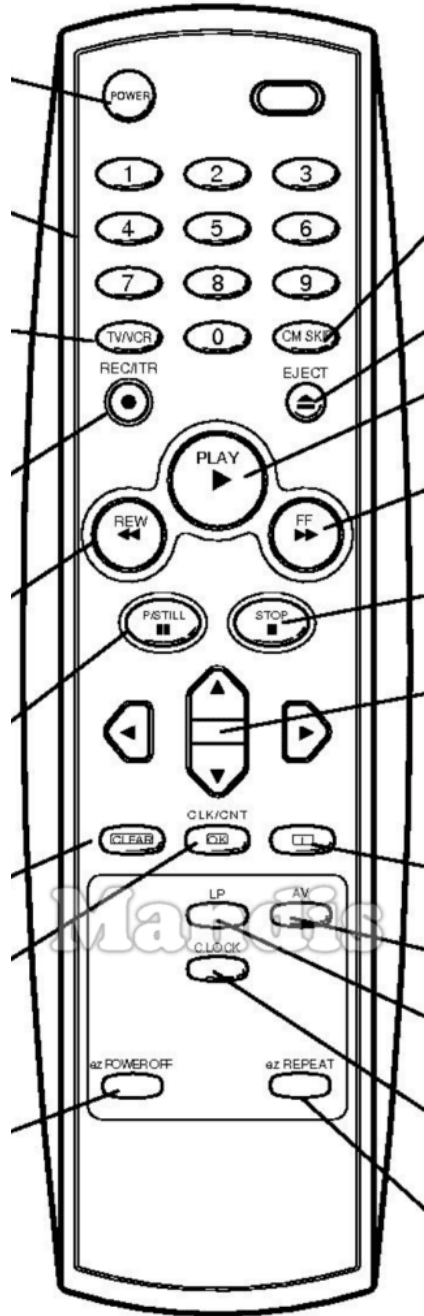

| Original | Replacement |
|---|--|
|  Power |  Power |
|  1 |  1 |
|  2 |  2 |
|  3 |  3 |
|  4 |  4 |
|  5 |  5 |
|  6 |  6 |
|  7 |  7 |
|  8 |  8 |
|  9 |  9 |
|  TV/VCR |  Smart / List |
|  0 |  0 |
|  CM-Skip |  Display / Media |
|  REC / ITR |  Rec / Rec Mode |
|  Eject |  Eject / Surround |
|  Play |  Play / Slow |
|  << REW |  << / Tune- |

| Original | Replacement |
|--|---|
|  << REW |  I<< / Preset- |
|  >> F FWD |  >> / Tune+ |
|  >> F FWD |  >>I / Preset+ |
|  Pause/Still |  Pause / Step / Freeze |
|  Stop |  Stop / Hold |
|  Left |  Left |
|  Up |  Up |
|  Right |  Right |
|  Down |  Down |
|  Clear |  Exit / Cancel / Clear |
|  OK / CLK / CNT |  OK |
|  i |  Info / Angle |
|  LP |  Text / Goto |
|  AV |  AV / Input / RDS |
|  C.Lock |  TV/Radio / |

| Original | Replacement | Original | Replacement |
|-------------|---|--------------|---|
| On/Off |  Power | Auto/Track |  D.Menu / Top |
| Audio Out |  Mute / Dimmer | T.Set/Clock |  Setup / OPT / |
| Play |  Play / Slow | Video/Go-To |  Text / Goto |
| Pause |  Pause / Step / Freeze | Input Source |  AV / Input / RDS |
| Stop |  Stop / Hold | Menu |  Menu / Home |
| Record |  Rec / Rec Mode | Menu Up |  Up |
| Rewind |  << / Tune- | Menu Left |  Left |
| F.Forward |  >> / Tune+ | OK Enter |  OK |
| Prev. |  I<< / Preset- | Menu Right |  Right |
| Next |  >>I / Preset+ | Exit |  Exit / Cancel / Clear |
| F.Adv |  Sound / Title | Menu Down |  Down |
| Audio |  Audio / Lang I/II | Slow/Dpss+ |  Vol+ |
| Case Tape |  Eject / Surround | VCR/TV |  Smart / List |
| Mon/TV |  Picture / Format | Tracking+ |  CH+ / Page+ |
| Sp/Lp/Speed |  Zoom / Size | Slow/Dpss- |  Vol- |
| Timer/Sleep |  Sleep / Timer | Display |  Display / Media |
| Progr/C/CH |  TV/Radio / | Tracking- |  CH- / Page- |