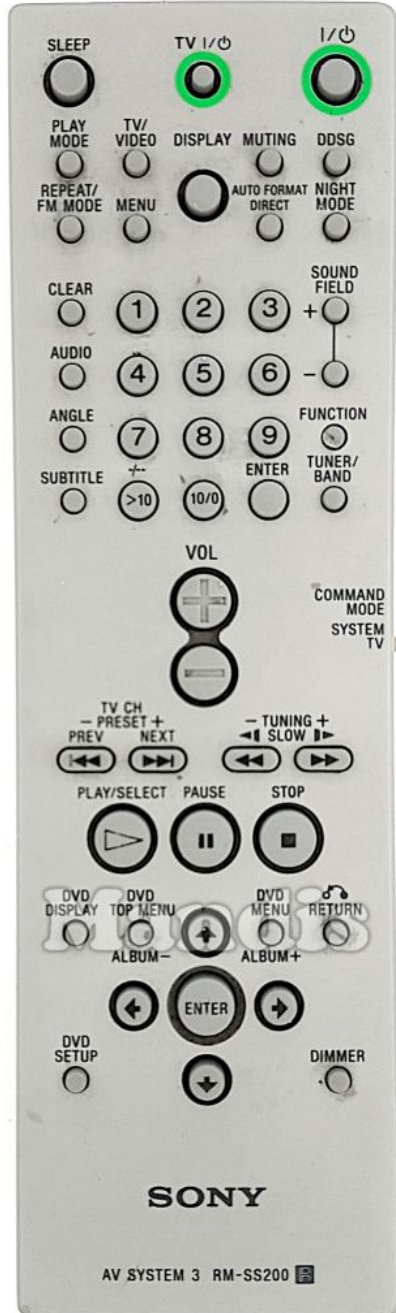

Original	Replacement	Original	Replacement
	Power		Power
	Sleep		Sleep
	Play Mode		Shift + Play
	Tv/Video		TV/R
	Repeat Mode		Text
	Menu		Smart
	Display		Info
	Muting		Mute
	Auto Format		List
	Night Mode		AV
	Clear		Exit
	Audio		Dual
	Angle		Red
	Subtitle		Subt
	1		1
	2		2
	3		3
	4		4
	5		5
	6		6
	7		7
	8		8
	9		9
	10/0		0
	>10 / -/--		Guide
	Enter		Pre Ch
	Sound Field+		Ch +
	Sound Field-		Ch -
	Function		Media
	Tuner Band		Format
	Vol+		Vol +
	Vol-		Vol -
	I<</Preset-		I<<
	>>I/Preset+		>>I

Original	Replacement	Original	Replacement
 <</> Slow/Tune-	 <<		
 Tuning+/Slow	 >>		
 Play	 Play		
 Pause	 Pause		
 Stop	 Stop		
 DVD Display	 Shift + Info		
 DVD Top	 Menu		
 DVD Menu /	 D. Menu		
 Return	 Back		
 Up	 Up		
 Left	 Left		
 Enter	 Ok		
 Right	 Right		
 Down	 Down		
 DVD Setup	 Options		
 Dimmer	 Blue		

	Original	Replacement	Original	Replacement
	Power			
	1			
	2			
	3			
	4			
	5			
	6			
	7			
	8			
	9			
	0			
	-/--			
	TV Vol+			
	TV Vol-			
	TV CH+			
	TV CH-			
	Tv/Video	