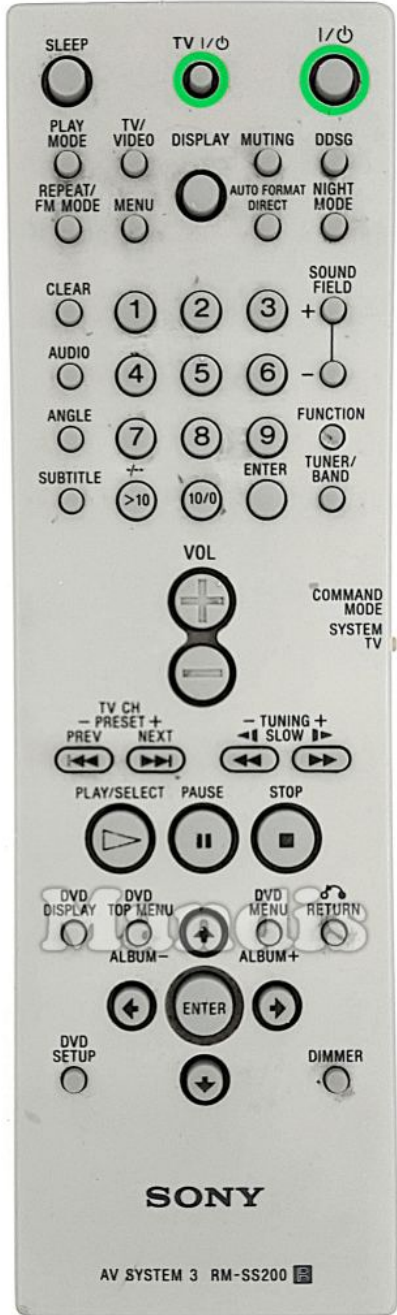

Original	Replacement	Original	Replacement
	Power		Power
	Sleep		Sleep
	Play Mode		Shift + Play
	Tv/Video		TV/R
	Repeat Mode		Text
	Menu		Smart
	Display		Info
	Muting		Mute
	Auto Format		List
	Night Mode		AV
	Clear		Exit
	Audio		Dual
	Angle		Red
	Subtitle		Subt
	1		1
	2		2
	3		3
	4		4
	5		5
	6		6
	7		7
	8		8
	9		9
	10/0		0
	>10 / -/--		Guide
	Enter		Pre Ch
	Sound Field+		Ch +
	Sound Field-		Ch -
	Function		Media
	Tuner Band		Format
	Vol+		Vol +
	Vol-		Vol -
	I<</Preset-		I<<
	>>I/Preset+		>>I

Original	Replacement	Original	Replacement
 <</> Slow/Tune-	 <<		
 Tuning+/Slow	 >>		
 Play	 Play		
 Pause	 Pause		
 Stop	 Stop		
 DVD Display	 Shift + Info		
 DVD Top	 Menu		
 DVD Menu /	 D. Menu		
 Return	 Back		
 Up	 Up		
 Left	 Left		
 Enter	 Ok		
 Right	 Right		
 Down	 Down		
 DVD Setup	 Options		
 Dimmer	 Blue		

	Original	Replacement	Original	Replacement
	Power			
	1			
	2			
	3			
	4			
	5			
	6			
	7			
	8			
	9			
	0			
	-/--			
	TV Vol+			
	TV Vol-			
	TV CH+			
	TV CH-			
	Tv/Video	