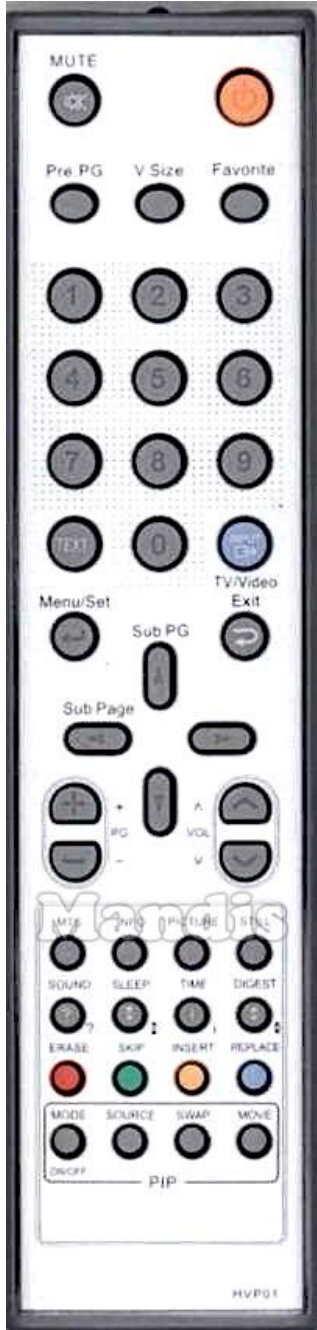

Original	Replacement
 Power	 Power
 Mute	 Mute
 Pre Pg	 Pre Ch
 V.Size	 Eject
 Favourite	 Shift + Pre Ch
 1	 1
 2	 2
 3	 3
 4	 4
 5	 5
 6	 6
 7	 7
 8	 8
 9	 9
 0	 0
 Text	 Text
 Input / TV/Video	 TV/R

Original	Replacement
 Menu / Set	 Menu
 Menu / Set	 Ok
 Exit	 Exit
 Up	 Up
 Left	 Left
 Right	 Right
 Down	 Down
 PG+	 Ch +
 PG-	 Ch -
 Vol+	 Vol +
 Vol-	 Vol -
 MTS	 Media
 PG Info	 Info
 Picture	 Format
 Still	 Pause
 Sound	 Dual
 Sleep	 Sleep

	Original	Replacement		Replacement
	Time			AV
	Bright			Options
	Red / Erase			Red
	Green / Skip			Green
	Yellow / Insert			Yellow
	Blue / Replace			Blue
	PIP On/Off		Shift +	Red
	PIP Source		Shift +	Green
	PIP Swap		Shift +	Yellow
	PIP Move		Shift +	Blue