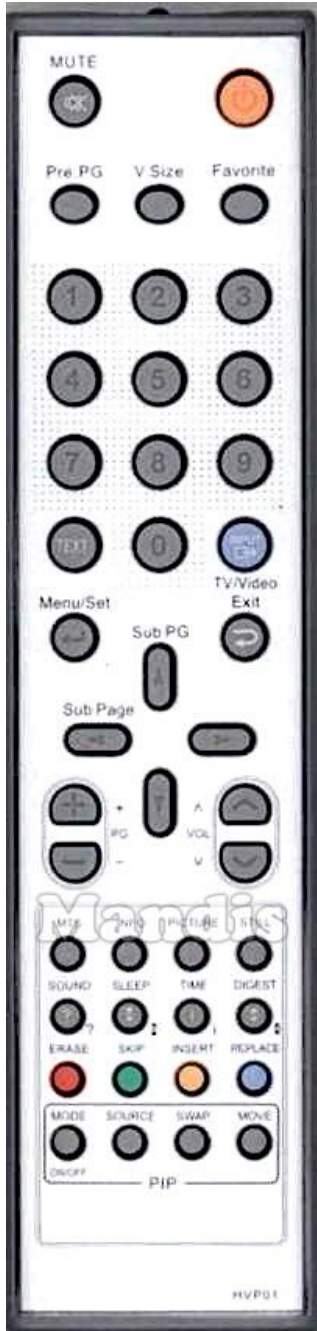

Original	Replacement	Original	Replacement
 Power	 Power	 Menu / Set	 Menu
 Mute	 Mute	 Menu / Set	 Ok
 Pre Pg	 Pre Ch	 Exit	 Exit
 V.Size	 Eject	 Up	 Up
 Favourite	 Shift + Pre Ch	 Left	 Left
 1	 1	 Right	 Right
 2	 2	 Down	 Down
 3	 3	 PG+	 Ch +
 4	 4	 PG-	 Ch -
 5	 5	 Vol+	 Vol +
 6	 6	 Vol-	 Vol -
 7	 7	 MTS	 Media
 8	 8	 PG Info	 Info
 9	 9	 Picture	 Format
 0	 0	 Still	 Pause
 Text	 Text	 Sound	 Dual
 Input / TV/Video	 TV/R	 Sleep	 Sleep

	Original	Replacement		Original	Replacement
	Time	 AV			
	Bright	 OPT			
	Red / Erase	 A			
	Green / Skip	 B			
	Yellow / Insert	 C			
	Blue / Replace	 D			
	PIP On/Off	 SHIFT + A			
	PIP Source	 SHIFT + B			
	PIP Swap	 SHIFT + C			
	PIP Move	 SHIFT + D			

	Original	Replacement