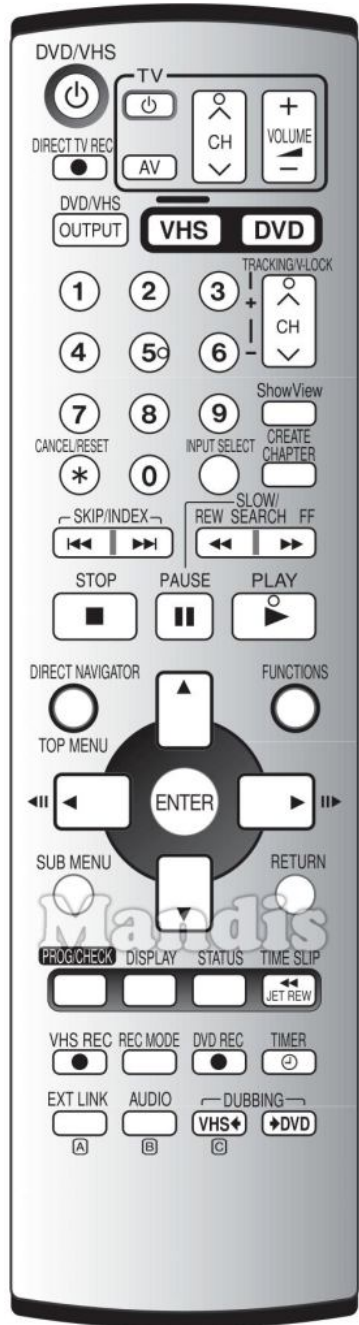

Original		Replacement		Original		Replacement	
	VHS/DVD Power		Power		ShowView		Media
	Direct TV Rec		Subt		I<< Index		I<<
	VHS/DVD		Smart		Index >>I		>>I
	1		1		REW		<<
	2		2		FF		>>
	3		3		Stop		Stop
	4		4		Pause		Pause
	5		5		Play		Play
	6		6		Up		Up
	7		7		Left		Left
	8		8		Enter		Ok
	9		9		Right		Right
	0		0		Down		Down
	Cancel / Reset		Exit		Return		Back
	Input Select		AV		Prog/Check		Sleep
	CH+ / Tracking/V-Lock+		Ch +		Display		Info
	CH- / Tracking/V-Lock-		Ch -		Jet Rew		Shift + <<