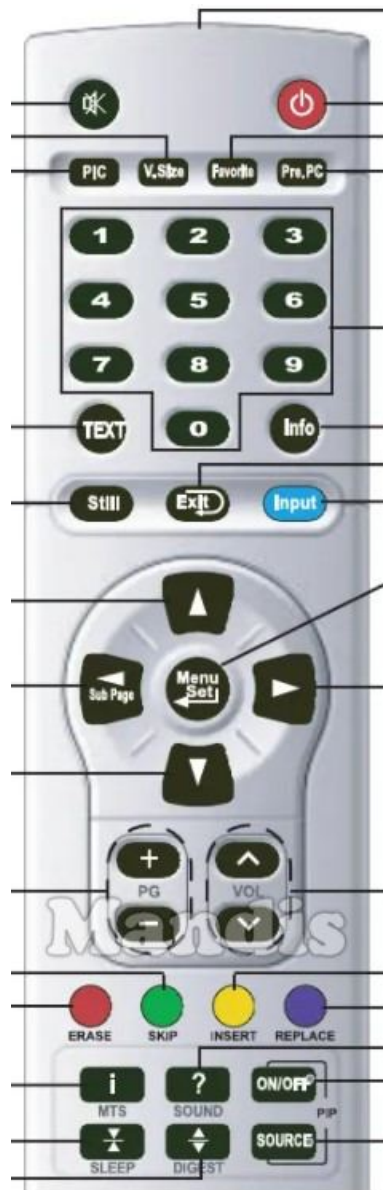

Original	Replacement
 Power	 Power
 Mute	 Mute
 PIC	 Format
 V.Size	 3D
 Favorite	 Pre Ch
 Pre. PG	 Back
 1	 1
 2	 2
 3	 3
 4	 4
 5	 5
 6	 6
 7	 7
 8	 8
 9	 9
 0	 0
 Text	 Text

Original	Replacement
 Info	 Info
 Still	 Pause
 Exit	 Exit
 Input	 AV
 Up	 Up
 Left / Sub. Page	 Left
 Enter / Menu Set	 Ok
 Right	 Right
 Down	 Down
 PG+	 Ch +
 PG-	 Ch -
 Vol+	 Vol +
 Vol-	 Vol -
 Red / Erase	 Red
 Green / Skip	 Green
 Yellow / Insert	 Yellow
 Blue / Replace	 Blue

Original		Replacement		Original		Replacement	
	i / MTS		D. Menu				
	Sleep		Sleep				
	? / Sound		Dual				
	Digest		Menu				
	PIP On/Off		Smart				
	PIP Source		Media				