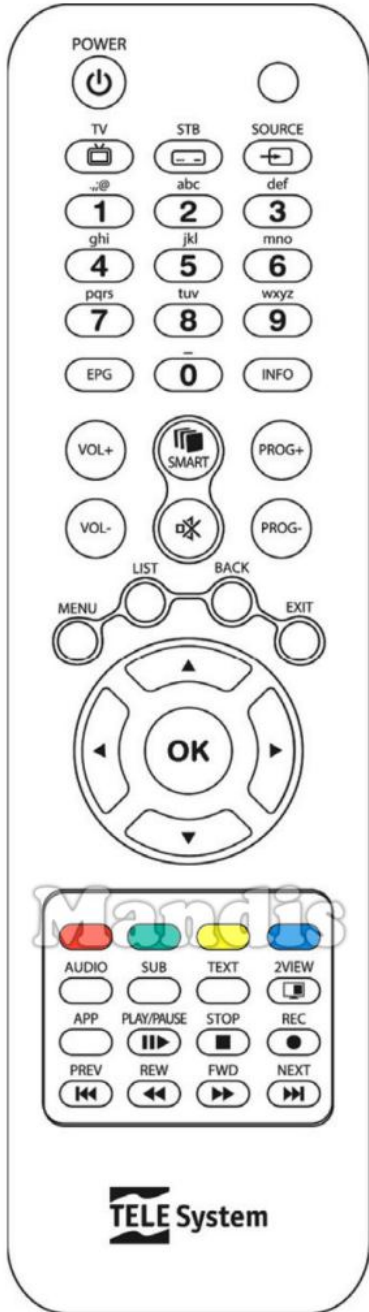

Original		Replacement		Original		Replacement	
	Power		Power		Prog+		Ch +
	1		1		Prog-		Ch -
	2		2		Menu		Menu
	3		3		List		List
	4		4		Back		Back
	5		5		Exit		Exit
	6		6		Up		Up
	7		7		Left		Left
	8		8		OK		Ok
	9		9		Right		Right
	0		0		Down		Down
	EPG		Guide		Red		Red
	Info		Info		Green		Green
	Vol+		Vol +		Yellow		Yellow
	Vol-		Vol -		Blue		Blue
	Smart		Smart		Audio		Dual
	Mute		Mute		Sub		Subt

Original		Replacement		Original		Replacement	
	Text		Text				
	2View		TV/R				
	APP		Media				
	Play / Pause		Play				
	Play / Pause		Pause				
	Stop		Stop				
	Rec		Rec				
	I<< PREV		I<<				
	>>I NEXT		>>I				
	<< REW		<<				
	>> FWD		>>				