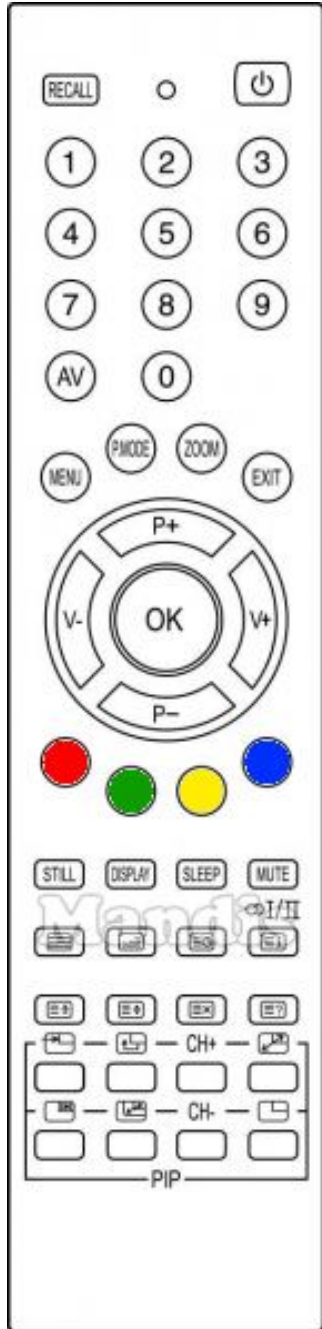

Original	Replacement	Original	Replacement
	Recall		Pre Ch
	Power		Power
	1		1
	2		2
	3		3
	4		4
	5		5
	6		6
	7		7
	8		8
	9		9
	0		0
	AV		AV
	Menu		Menu
	P.Mode		Format
	Zoom		Eject
	Exit		Exit

Original	Replacement	Original	Replacement
	Up / P +		Up
	Up / P +		Ch +
	Down / P -		Down
	Down / P -		Ch -
	Right / V +		Right
	Right / V +		Vol +
	Left / V -		Left
	Left / V -		Vol -
	OK		Ok
	Red		Red
	Green		Green
	Yellow		Yellow
	Blue		Blue
	Still		Pause
	Display		Info
	Sleep		Sleep
	Mute		Mute

Original		Replacement		Original	Replacement
[≡]	[REPEAT TEXT]	Text			
[ /≡]	[SHIFT] + [REPEAT TEXT]	Shift + Text			
[≡i] / I/II	[SOUND DUAL]	Dual			
[≡□]	[STOP]	Stop			
[≡◆]	[SHIFT] + [ZOOM]	Shift + Eject			
[≡X]	[SHIFT] + [CLEAR EXIT]	Shift + Exit			
[≡?]	[E-MANUAL D.MENU]	D. Menu			
PIP Sel	[HOME SMART]	Smart			
PIP	[APP MEDIA]	Media			
PIP to Main	[SHIFT] + [OK]	Shift + Ok			
PIP CH +	[SHIFT] + [+ CH]	Shift + Ch +			
PIP CH -	[SHIFT] + [- CH]	Shift + Ch -			
PIP Swap	[RETURN BACK]	Back			
PIP Hold	[SHIFT] + [STOP]	Shift + Stop			
PIP Size	[SHIFT] + [HOME SMART]	Shift + Smart			